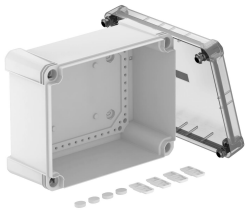

## Empty housing X 16

Item number: 2005540

Junction box for the connection of cables and lines indoors and in outdoor areas. Rectangular design without entries. Suitable for wall and ceiling mounting with the option to fasten outside, inside or to mount via the corner domes. Particularly impact resistant with IK09. Transparent cover with quick lock, sealable. Made from halogen-free and UV-resistant materials.

### Master data

Item number	2005540
Type	X16C LGR-TR
Description 1	Empty Enclosure
Description 2	with transparent lid
Manufacturer	OBO
Dimension	240x191x125
Colour	Grey / transparent
Material	Polycarbonate
Smallest sales unit	1
Unit of quantity	Piece
Weight	78.4 kg
Weight unit	kg/100 pc.

### Dimensions

Length	241 mm
Width	191 mm
Height	126 mm

### Technical data

Extension option	no
Cover fastening	Screwed
Shape	Rectangular
Suitable for outdoor use	yes
Clear internal dimensions with lid	227x177x110 mm
Mounting type	Surface-mounted
Protection rating	IP67
Protection rating IK code	IK09
Protection class	II
Permitted temperature range, max.	60 °C
Permitted temperature range, min.	-5 °C
Transparent lid	yes
Weatherproof	yes