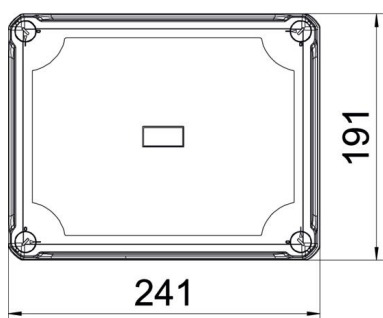

### Master data

Item number	2005540
Type	X16C LGR-TR
Description 1	Empty Enclosure
Description 2	with transparent lid
Manufacturer	OBO
Dimension	240x191x125
Colour	Grey / transparent
Material	Polycarbonate
Smallest sales unit	1
Unit of quantity	Piece
Weight	78.4 kg
Weight unit	kg/100 pc.

### Dimensions

Length	241 mm
Width	191 mm
Height	126 mm

### Technical data

Extension option	no
Cover fastening	Screwed
Shape	Rectangular
Suitable for outdoor use	yes
Clear internal dimensions with lid	227x177x110 mm
Mounting type	Surface-mounted
Protection rating	IP67
Protection rating IK code	IK09
Protection class	II
Permitted temperature range, max.	60 °C
Permitted temperature range, min.	-5 °C
Transparent lid	yes
Weatherproof	yes