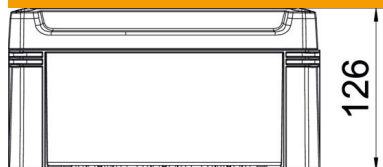

### Master data

Item number	2005540
Type	X16C LGR-TR
Description 1	Empty Enclosure
Description 2	with transparent lid
Manufacturer	OBO
Dimension	240x191x125
Colour	Grey / transparent
Material	Polycarbonate
Smallest sales unit	1
Unit of quantity	Piece
Weight	78.4 kg
Weight unit	kg/100 pc.

### Dimensions

Length	241 mm
Width	191 mm
Height	126 mm

### Technical data

Extension option	no
Cover fastening	Screwed
Shape	Rectangular
Suitable for outdoor use	yes
Clear internal dimensions with lid	227x177x110 mm
Mounting type	Surface-mounted
Protection rating	IP67
Protection rating IK code	IK09
Protection class	II
Permitted temperature range, max.	60 °C
Permitted temperature range, min.	-5 °C
Transparent lid	yes
Weatherproof	yes