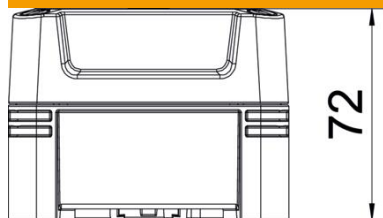

Technical data sheet

Empty housing X 02

Item number: 2005524

Junction box for the connection of cables and lines indoors and in outdoor areas. Square design without entries. Suitable for wall and ceiling mounting with the option to fasten outside, inside or to mount via the corner domes. Particularly impact resistant with IK09. Transparent cover with quick lock, sealable. Made from halogen-free and UV-resistant materials.

Junction box according to EN 60670. Impact resistance IK09 according to EN 50102. Protection rating IP67 according to EN 60529.

PC Polycarbonate

Master data

Item number	2005524
Type	X02C LGR-TR
Description 1	Empty Enclosure
Description 2	with transparent lid
Manufacturer	OBO
Dimension	95x95x72
Colour	Grey / transparent
Material	Polycarbonate
Smallest sales unit	1
Unit of quantity	Piece
Weight	17.5 kg
Weight unit	kg/100 pc.

Technical data sheet

Empty housing X 02

Item number: 2005524

Dimensions

Length	95 mm
Width	95 mm
Height	72 mm

Technical data

Cover fastening	Screwed
Shape	Square
Suitable for outdoor use	yes
Clear internal dimensions	85x85x57 mm
with lid	yes
Mounting type	Surface-mounted
Protection rating	IP67
Protection rating IK code	IK09
Protection class	II
Permitted temperature range, max.	60 °C
Permitted temperature range, min.	-5 °C
Transparent lid	yes
Weatherproof	yes