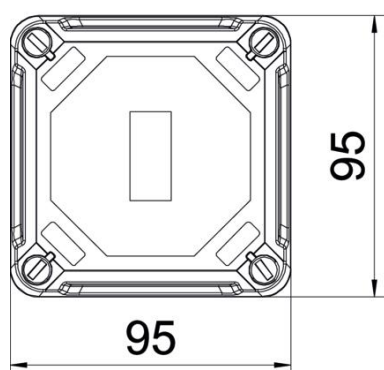

Technical data sheet

Empty housing X 02

Item number: 2005524

Junction box for the connection of cables and lines indoors and in outdoor areas. Square design without entries. Suitable for wall and ceiling mounting with the option to fasten outside, inside or to mount via the corner domes. Particularly impact resistant with IK09. Transparent cover with quick lock, sealable. Made from halogen-free and UV-resistant materials.

Junction box according to EN 60670. Impact resistance IK09 according to EN 50102. Protection rating IP67 according to EN 60529.

PC Polycarbonate

Master data

Item number	2005524
Type	X02C LGR-TR
Description 1	Empty Enclosure
Description 2	with transparent lid
Manufacturer	OBO
Dimension	95x95x72
Colour	Grey / transparent
Material	Polycarbonate
Smallest sales unit	1
Unit of quantity	Piece
Weight	17.5 kg
Weight unit	kg/100 pc.

Technical data sheet

Empty housing X 02

Item number: 2005524

Dimensions

Length	95 mm
Width	95 mm
Height	72 mm

Technical data

Cover fastening	Screwed
Shape	Square
Suitable for outdoor use	yes
Clear internal dimensions	85x85x57 mm
with lid	yes
Mounting type	Surface-mounted
Protection rating	IP67
Protection rating IK code	IK09
Protection class	II
Permitted temperature range, max.	60 °C
Permitted temperature range, min.	-5 °C
Transparent lid	yes
Weatherproof	yes