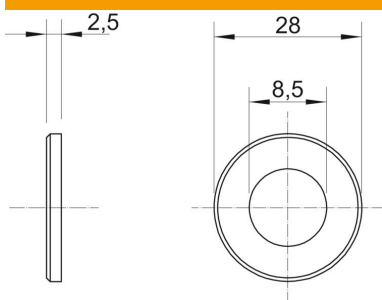

## Washer ISO 7093

Item number: 3402215

Washer of large outer diameter for universal use.

**St** Steel

**G** Electrogalvanized

### Master data

|                     |                            |
|---------------------|----------------------------|
| Item number         | 3402215                    |
| Type                | WS M8 D28 G                |
| Description 1       | Washer                     |
| Manufacturer        | OBO                        |
| Dimension           | M8                         |
| Material            | Steel                      |
| Surface             | Electrogalvanized          |
| Surface standard    | EN ISO 19598 / EN ISO 4042 |
| Smallest sales unit | 100                        |
| Unit of quantity    | Piece                      |
| Weight              | 1.1 kg                     |
| Weight unit         | kg/100 pc.                 |

### Dimensions

|                  |         |
|------------------|---------|
| Plate thickness  | 0.1 in  |
| Dimension D      | 1.1 in  |
| Dimension d      | 0.33 in |
| Dimension d      | 8.5 mm  |
| Dimension d min. | 28 mm   |
| Dimension h      | 2.5 mm  |

### Technical data

|                    |        |
|--------------------|--------|
| Faceted            | no     |
| Thread             | M8     |
| Material thickness | 2.5 mm |
| Hole shape         | Round  |