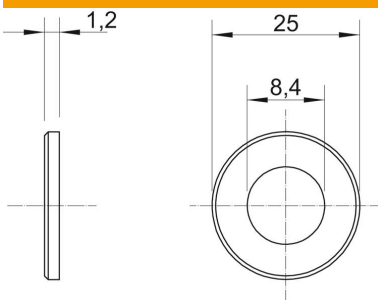

Technical data sheet

Large washer, A4

Item number: 3403137

Washer of particularly large outer diameter. In the case of connections on the MS 41 mounting rail, we recommend the external diameter of 40 mm.

A4 Stainless steel

2B Bright, treated

Master data

Item number	3403137
Type	WS M8 D25 A4
Description 1	Fender plate
Manufacturer	OBO
Dimension	M8,Ø25mm
Material	Stainless steel
Surface	Bright, treated
Surface standard	
Smallest sales unit	100
Unit of quantity	Piece
Weight	0.37 kg
Weight unit	kg/100 pc.

Dimensions

Dimension d	8.4 mm
Dimension d max.	25 mm
Dimension d min.	25 mm
Dimension h	1.2 mm

Technical data

Thread	M8
Halogen-free	yes
Material thickness	1.2 mm

Technical data sheet

Large washer, A4

Item number: 3403137