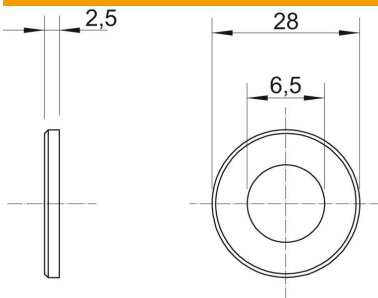

### Master data

Item number	3402207
Type	WS M6 D28 G
Description 1	Washer
Manufacturer	OBO
Dimension	M6
Material	Steel
Surface	Electrogalvanized
Surface standard	EN ISO 19598 / EN ISO 4042
Smallest sales unit	100
Unit of quantity	Piece
Weight	1.104 kg
Weight unit	kg/100 pc.

### Dimensions

Plate thickness	0.1 in
Dimension D	1.1 in
Dimension d	0.26 in
Dimension d	6.5 mm
Dimension d min.	28 mm
Dimension h	2.5 mm

### Technical data

Faceted	no
Thread	M6
Material thickness	2.5 mm
Hole shape	Round