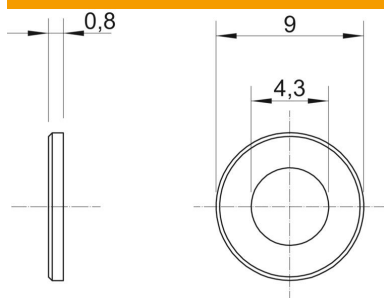

Technical data sheet

Washer

Item number: 3402045

Washer according to DIN 125, shape A, for universal use.

St Steel

G Electrogalvanized

Master data

Item number	3402045
Type	WS M4 D09 G
Description 1	Washer
Manufacturer	OBO
Dimension	M4
Material	Steel
Surface	Electrogalvanized
Surface standard	EN ISO 19598 / EN ISO 4042
Smallest sales unit	100
Unit of quantity	Piece
Weight	0.031 kg
Weight unit	kg/100 pc.

Dimensions

Dimension d	4.3 mm
Dimension d min.	9 mm
Dimension h	0.8 mm

Technical data sheet

Washer

Item number: 3402045

Technical data

Faceted	no
Hardened	no
Thread	M4
Material thickness	0.8 mm
Hole shape	Round