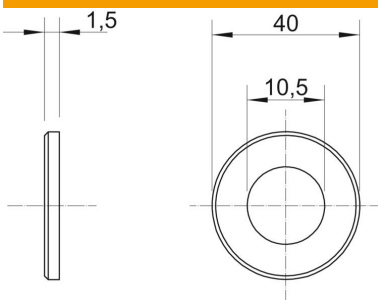

Technical data sheet

Large washer, A4

Item number: 3403177

Washer of particularly large outer diameter. In the case of connections on the MS 41 mounting rail, we recommend the external diameter of 40 mm.

A4 Stainless steel

2B Bright, treated

Master data

Item number	3403177
Type	WS M10 D40 A4
Description 1	Fender plate
Manufacturer	OBO
Dimension	M10,Ø40mm
Material	Stainless steel
Surface	Bright, treated
Surface standard	
Smallest sales unit	100
Unit of quantity	Piece
Weight	0.592 kg
Weight unit	kg/100 pc.

Dimensions

Dimension d	10.5 mm
Dimension d max.	40 mm
Dimension d min.	40 mm
Dimension h	1.5 mm

Technical data

Thread	M10
Halogen-free	yes
Material thickness	1.5 mm

Technical data sheet

Large washer, A4

Item number: 3403177