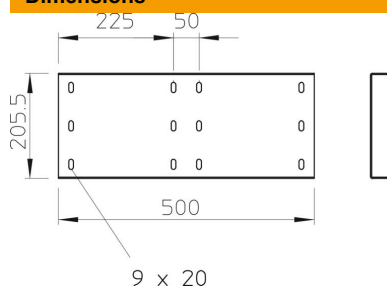

Technical data sheet

Straight connector

Item number: 6232507

Straight connector for connections of wide span cable ladders and fittings with a side height of 200 mm.
Including appropriate bolts, washers and nuts.

St Steel

FT Hot-dip galvanised

Master data

Item number	6232507
Type	WRV 200 FT
Description 1	Straight connector
Description 2	for wide span cable ladder 200
Manufacturer	OBO
Dimension	200x500
Material	Steel
Surface	Hot-dip galvanised
Surface standard	DIN EN ISO 1461
Smallest sales unit	4
Unit of quantity	Piece
Weight	320 kg
Weight unit	kg/100 pc.

Technical data sheet

Straight connector

Item number: 6232507

Dimensions

Length	500 mm
Width	20 mm
Height	205 mm
Plate thickness	2.5 mm

Technical data

Version for	Straight connector
Maintain electrical functions	no
Suitable for mesh cable tray	no
Suitable for cable ladder	yes
Suitable for cable tray	yes
Suitable for cable tray system height	200 mm
Adjustable connector, horizontal	no
Articulated connector, vertical	no
Rustproof steel, pickled	no
Connection type	Screw connector