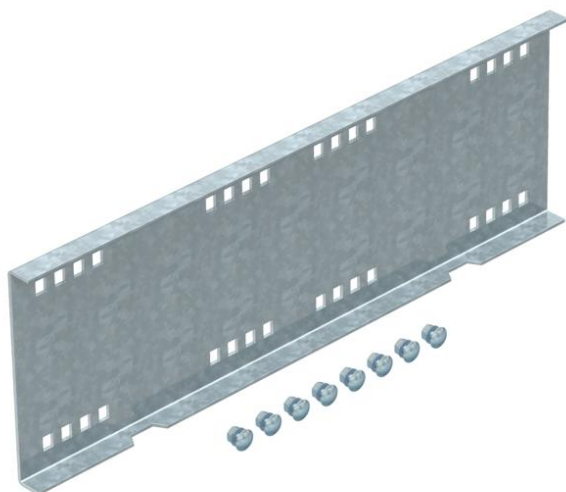

## Straight connector FS

Item number: 6227708

Straight connector for the connection of wide span cable trays and ladders of types WKSG and WKLG with a side height of 160 mm. Including appropriate bolts, washers and nuts.

- St** Steel
- FS** Strip galvanized

### Master data

Item number	6227708
Type	WRVL 160 FS
Description 1	Straight connector
Description 2	for wide span system 160
Manufacturer	OBO
Dimension	160x500
Material	Steel
Surface	Strip galvanized
Surface standard	DIN EN 10346
Smallest sales unit	2
Unit of quantity	Piece
Weight	192 kg
Weight unit	kg/100 pc.

### Dimensions

Length	500 mm
Width	20 mm
Height	160 mm
Plate thickness	2.5 mm