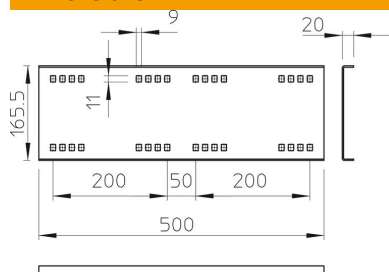

## Straight connector FS

Item number: 6227708

Straight connector for the connection of wide span cable trays and ladders of types WKSG and WKLG with a side height of 160 mm. Including appropriate bolts, washers and nuts.

### Master data

Item number	6227708
Type	WRVL 160 FS
Description 1	Straight connector
Description 2	for wide span system 160
Manufacturer	OBO
Dimension	160x500
Material	Steel
Surface	Strip galvanized
Surface standard	DIN EN 10346
Smallest sales unit	2
Unit of quantity	Piece
Weight	192 kg
Weight unit	kg/100 pc.

### Dimensions

Length	500 mm
Width	20 mm
Height	160 mm
Plate thickness	2.5 mm