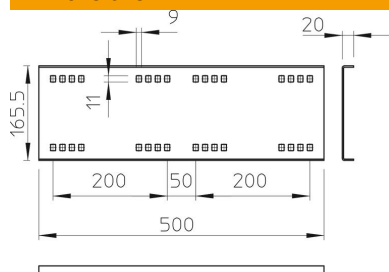

### Master data

Item number	6227724
Type	WRVL 160 A2
Description 1	Straight connector
Description 2	for wide span system 160
Manufacturer	OBO
Dimension	160x500
Material	Stainless steel
Surface	Bright, treated
Surface standard	
Smallest sales unit	2
Unit of quantity	Piece
Weight	218 kg
Weight unit	kg/100 pc.

### Dimensions

Length	500 mm
Width	20 mm
Height	160 mm
Plate thickness	2.5 mm