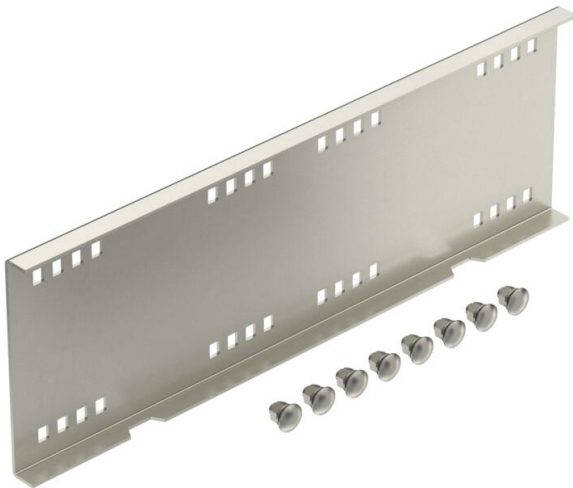

## Straight connector A2

Item number: 6227724

Straight connector for straight connections of cable trays, wide span cable trays and ladders with a side height of 160 mm. Including appropriate bolts, washers and nuts.

### Master data

Item number	6227724
Type	WRVL 160 A2
Description 1	Straight connector
Description 2	for wide span system 160
Manufacturer	OBO
Dimension	160x500
Material	Stainless steel
Surface	Bright, treated
Surface standard	
Smallest sales unit	2
Unit of quantity	Piece
Weight	218 kg
Weight unit	kg/100 pc.

### Dimensions

Length	500 mm
Width	20 mm
Height	160 mm
Plate thickness	2.5 mm

### Technical data

Version for	Straight connector
Maintain electrical functions	no
Suitable for mesh cable tray	no
Suitable for cable ladder	yes
Suitable for cable tray	yes
Suitable for cable tray system height	160 mm
Adjustable connector, horizontal	no
Articulated connector, vertical	no
Rustproof steel, pickled	no
Connection type	Screw connector