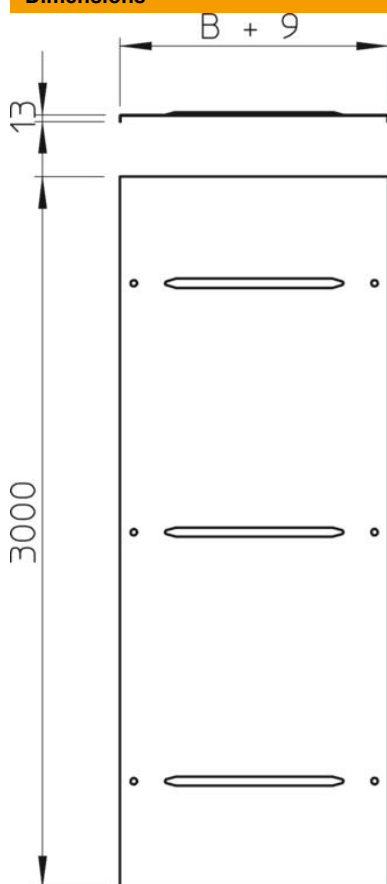

Technical data sheet

Cover with turn buckle A2

Item number: 6227364

Cover for wide span trays and ladders with the side height 110 and 160 mm.
Transverse bead from 500 mm width.
Take appropriate constructive protection measures if there are high wind speeds.

A2 Stainless steel

2B Bright, treated

Master data

Item number	6227364
Type	WDRL 111640 A2
Description 1	Cover with turn buckle
Description 2	wide span system 110 and 160
Manufacturer	OBO
Dimension	400x3000
Material	Stainless steel
Surface	Bright, treated
Surface standard	
Smallest sales unit	3
Unit of quantity	Metre
Weight	513 kg
Weight unit	kg/100 m

Technical data sheet

Cover with turn buckle A2

Item number: 6227364

Dimensions

Length	3,000 mm
Width	400 mm
Height	13 mm
Plate thickness	1.5 mm
Dimension B	400 mm
Dimension H	15 mm
Dimension L	3,000 mm

Technical data

Number of turn buckles	6 St.
Fastening type	Sash lock
Maintain electrical functions	no
Suitable for mesh cable tray	no
Suitable for cable ladder	yes
Suitable for cable tray	yes
Rustproof steel, pickled	no