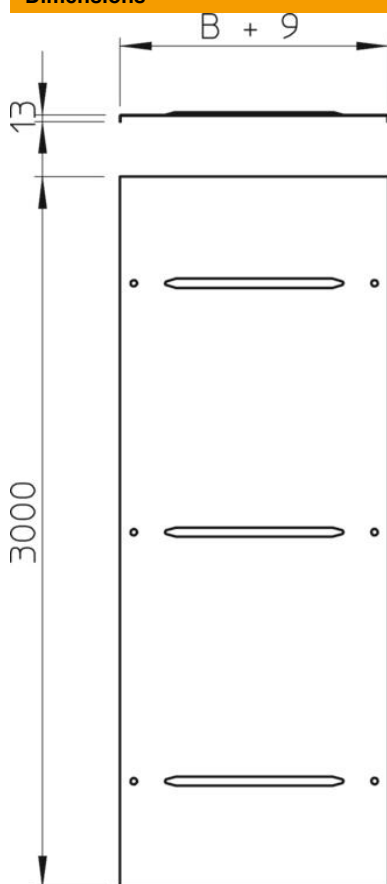

## Cover incl. turn buckle FS

Item number: 6227430

Cover with turn buckles for wide span cable trays and wide span cable ladders with side heights of 110 and 160 mm. Transverse bead from 500 mm width.

Take appropriate constructive protection measures if there are high wind speeds.

### Master data

Item number	6227430
Type	WDRL 111630 FS
Description 1	Cover with turn buckle
Description 2	wide span system 110 and 160
Manufacturer	OBO
Dimension	300x3000
Material	Steel
Surface	Strip galvanized
Surface standard	DIN EN 10346
Smallest sales unit	3
Unit of quantity	Metre
Weight	259.67 kg
Weight unit	kg/100 m

# Technical data sheet

Cover incl. turn buckle FS

Item number: 6227430

## Dimensions

Length	3,000 mm
Width	300 mm
Height	110 mm
Plate thickness	1 mm
Dimension B	300 mm
Dimension H	15 mm
Dimension L	3,000 mm