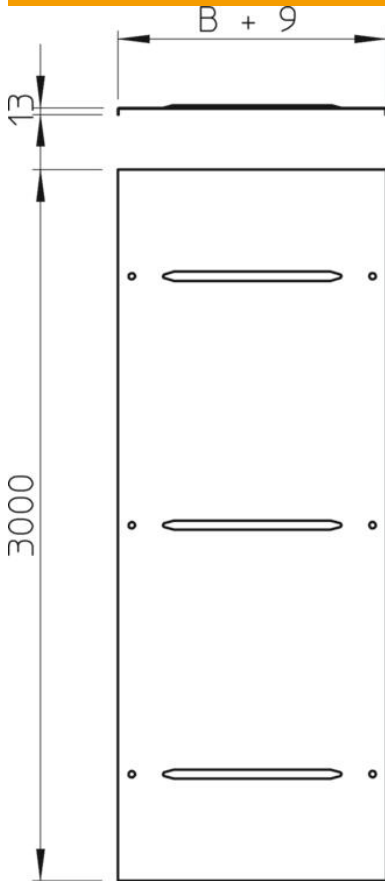

Technical data sheet

Cover incl. turn buckle FS

Item number: 6227422

Cover with turn buckles for wide span cable trays and wide span cable ladders with side heights of 110 and 160 mm.
Transverse bead from 500 mm width.

Take appropriate constructive protection measures if there are high wind speeds.

St Steel

FS Strip galvanized

Master data

Item number	6227422
Type	WDRL 111620 FS
Description 1	Cover with turn buckle
Description 2	wide span system 110 and 160
Manufacturer	OBO
Dimension	200x3000
Material	Steel
Surface	Strip galvanized
Surface standard	DIN EN 10346
Smallest sales unit	3
Unit of quantity	Metre
Weight	181.34 kg
Weight unit	kg/100 m

Technical data sheet

Cover incl. turn buckle FS

Item number: 6227422

Dimensions

Length	3,000 mm
Width	200 mm
Height	110 mm
Plate thickness	1 mm
Dimension B	200 mm
Dimension H	15 mm
Dimension L	3,000 mm

Technical data

Number of turn buckles	6 St.
Fastening type	Sash lock
Maintain electrical functions	no
Suitable for mesh cable tray	no
Suitable for cable ladder	yes
Suitable for cable tray	yes
Rustproof steel, pickled	no