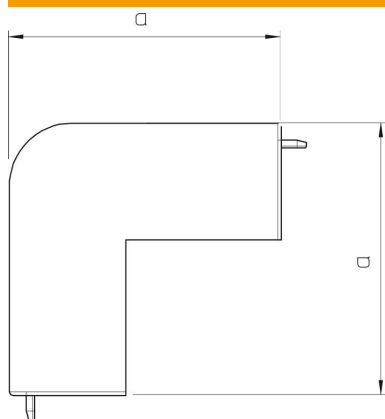

Technical data sheet

External corner cover, trunking type WDK 60130

Item number: 6022162

External corner hood for changing the direction of the WDK trunking.

PVC Polyvinylchloride

Master data

Item number	6022162
Type	WDK HA60130GR
Description 1	External corner hood
Manufacturer	OBO
Dimension	60x130mm
Colour	Stone grey; RAL 7030
Material	Polyvinylchloride
Smallest sales unit	2
Unit of quantity	Piece
Weight	14.327 kg
Weight unit	kg/100 pc.

Technical data sheet

External corner cover, trunking type WDK 60130

Item number: 6022162

Dimensions

Length	100 mm
Width	130 mm
Height	60 mm
Dimension a	100 mm
Dimension H	130 mm

Technical data

Version for	Hood fitting
Fastening type	Lockable
Maintain electrical functions for duct dimension	no
Halogen-free	no
Trunking depth	60 mm
Protection rating	IP30
Protective film	no
Protection rating IK code	IK04
Self-extinguishing	yes
Permitted temperature range, max.	60 °C
Permitted temperature range, min.	-5 °C
Angle range, max.	90 mm
Angle range, min.	90 mm