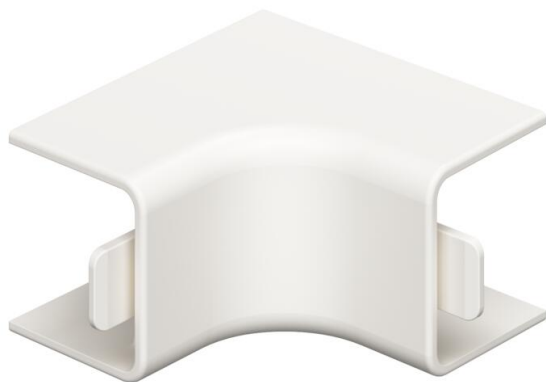

Technical data sheet

Internal corner cover, trunking type WDKH 20020

Item number: 6175581

Internal corner cover for changing the direction of the halogen-free WDKH trunking.

PC/
ABS

Polycarbonate/Acrylnitrile-butadiene-styrene

Master data

Item number	6175581
Description 1	Internal corner cover
Description 2	halogen-free
Manufacturer	OBO
Dimension	20x20mm
Colour	Pure white; RAL 9010
Material	Polycarbonate/Acrylnitrile-butadiene-styrene
Smallest sales unit	4
Unit of quantity	Piece
Weight	0.54 kg
Weight unit	kg/100 pc.

Technical data sheet

Internal corner cover, trunking type WDKH 20020

Item number: 6175581

Dimensions

Length	38.5 mm
Width	20 mm
Height	20 mm
Dimension a	38.5 mm

Technical data

Version for	Hood fitting
Fastening type	Lockable
Maintain electrical functions	no
Halogen-free	yes
Protection rating	IP30
Protective film	no
Protection rating IK code	IK07.
Permitted temperature range, max.	90 °C
Permitted temperature range, min.	-5 °C
Angle range, max.	90 mm
Angle range, min.	90 mm