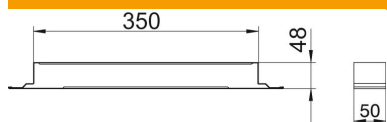

Technical data sheet

Connection shackle, height 48 mm

Item number: 7400976

Duct connectors for conductive mounting of screed-covered underfloor installation duct.

- St** Steel
- FS** Strip galvanized

Master data

Item number	7400976
Type	VL 35048E
Description 1	Connection shackle
Description 2	conductive
Manufacturer	OBO
Dimension	50x350x48
Material	Steel
Surface	Strip galvanized
Surface standard	DIN EN 10346
Smallest sales unit	1
Unit of quantity	Piece
Weight	41.2 kg
Weight unit	kg/100 pc.

Dimensions

Width	350 mm
Height	48 mm
Dimension a	350 mm
Dimension h	48 mm

Technical data

Version for	Strap
Floor plate	yes
Seal installation option	no
Suitable for expansion joint	yes
Duct height, min.	48 mm

Technical data sheet

Connection shackle, height 48 mm

Item number: 7400976

Technical data

With equipotential bonding yes