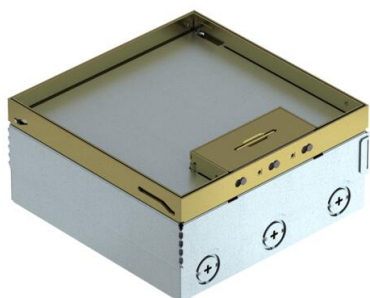

## UDHOME4 floor box, freely equippable, brass

Item number: 7427236

Square floor box for use in dry-cleaned cavity and screed floors in indoor areas. Installation housing with pre-marked insertion openings for pipes (M25). Empty housing for up to 2 UT3 universal supports for up to 6 Modul 45® devices. Cover adjustable to top edge of floor covering using four height-adjustment supports. The minimum installation depth is 95 mm, the height-adjustment range + 30 mm. Surfaces visible in the floor covering made of brass.

### Master data

Item number	7427236
Type	UDHOME4 2M
Description 1	Floor box, complete
Description 2	empty
Manufacturer	OBO
Material	Brass
Smallest sales unit	1
Unit of quantity	Piece
Weight	344.8 kg
Weight unit	kg/100 pc.

### Dimensions

Length	202 mm
Width	202 mm