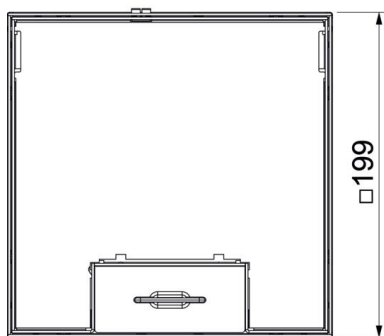

### Master data

Item number	7427236
Type	UDHOME4 2M
Description 1	Floor box, complete
Description 2	empty
Manufacturer	OBO
Material	Brass
Smallest sales unit	1
Unit of quantity	Piece
Weight	344.8 kg
Weight unit	kg/100 pc.

### Dimensions

Length	202 mm
Width	202 mm