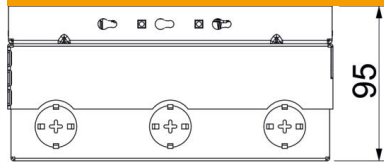

### Master data

Item number	7427236
Type	UDHOME4 2M
Description 1	Floor box, complete
Description 2	empty
Manufacturer	OBO
Material	Brass
Smallest sales unit	1
Unit of quantity	Piece
Weight	344.8 kg
Weight unit	kg/100 pc.

### Dimensions

Length	202 mm
Width	202 mm