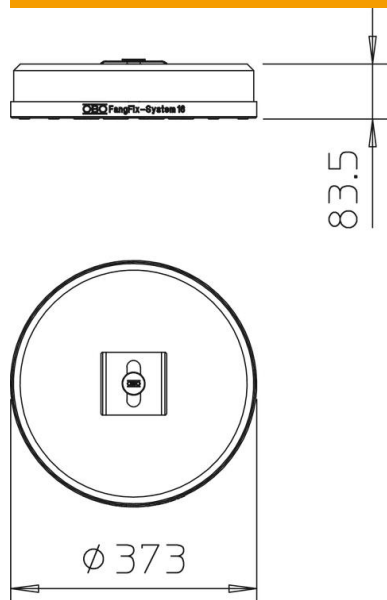

Technical data sheet

Stand - TrayFix set 16 L

Item number: 5403098

- Fastening system for the mounting of cable trays and mesh cable trays with the FangFix block, e.g. for cable routing on flat roofs
 - Matches OBO cable tray systems MKSM and SKSM
 - Matches OBO mesh cable tray systems with a minimum width of 100 mm
 - Set consisting of TrayFix fastening and concrete block incl. base for FangFix system 16 kg
- Retaining plate with fastening plug for FangFix

Master data

Item number	5403098
Type	TrayFix-16-L
Description 1	Cable tray fastening set
Description 2	Including FangFix block
Manufacturer	OBO
Dimension	373x373x84
Smallest sales unit	1
Unit of quantity	Piece
Weight	1700 kg
Weight unit	kg/100 pc.

Technical data sheet

Stand - TrayFix set 16 L

Item number: 5403098

Dimensions

Width	4 in
Height	83.5 mm

Technical data

From tray width	100 mm
-----------------	--------