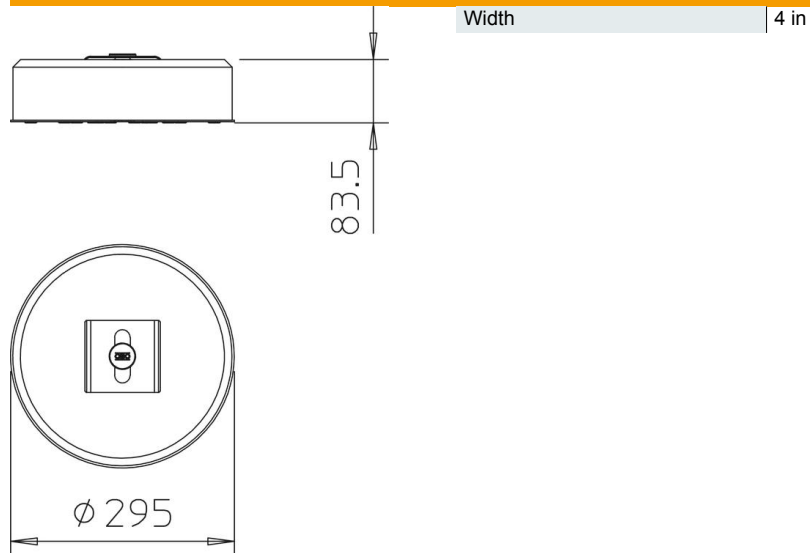

Technical data sheet

Stand – TrayFix set 10 L

Item number: 5403101

- Fastening system for the mounting of cable trays and mesh cable trays with the FangFix block, e.g. for cable routing on flat roofs
 - Matches OBO cable tray systems MKSM and SKSM
 - Matches OBO mesh cable tray systems with a minimum width of 100 mm
 - Set consisting of TrayFix fastening and concrete block incl. base for FangFix system 10 kg
- Retaining plate with fastening plug for FangFix

Master data

Item number	5403101
Type	TrayFix-10-L
Description 1	Cable tray fastening set
Description 2	Including FangFix block
Manufacturer	OBO
Dimension	295x295x84
Smallest sales unit	1
Unit of quantity	Piece
Weight	1100 kg
Weight unit	kg/100 pc.

Technical data sheet

Stand – TrayFix set 10 L

Item number: 5403101

Dimensions

Technical data

From tray width | 100 mm