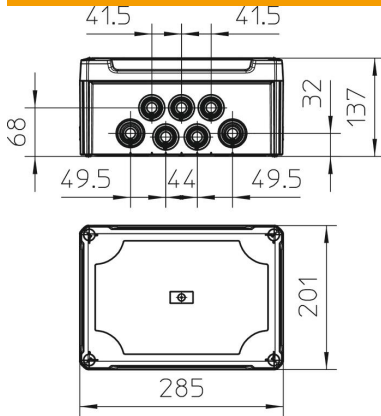

With hat profile rail.

Junction box according to DIN EN 60670. Flame-resistant to DIN EN 60695/2/11, test temperature 650°C. Impact resistance IK05 according to DIN EN 50102. Clear internal dimensions: 267x182x127 mm

PP/PC Polypropylene / polycarbonate

Master data

Item number	2007758
Type	T 350 HD TR
Description 1	Junction box
Description 2	with high transparent cover
Manufacturer	OBO
Dimension	285x201x139
Colour	Light grey; RAL 7035
Material	Polypropylene / polycarbonate
Smallest sales unit	1
Unit of quantity	Piece
Weight	72.76 kg
Weight unit	kg/100 pc.

Technical data sheet

Junction box T350, with plug-in seal, transparent elevated cover

Item number: 2007758

Dimensions

Length	285 mm
Width	201 mm
Height	137 mm

Technical data

Expandable	yes
No. of entries	24
Type of insertion...	Plug-in seal
Type of entry	Cable
Type of housing penetration	Miscellaneous
Measured insulation voltage V_i	500 V
Equipment	Without
Cover	Transparent
Cover fastening	Screwed
Entry from rear	yes
Entries	16xM328xM40
Explosion-tested version	no
Flame-resistant	acc. to VDE 0471/DIN 695 Part 2-1, test temperature 650°C
Shape	Rectangular
Maintain electrical functions	Without
For Ex zone	Without
For Ex zone gas	Without
For Ex zone dust	Without
Fibre-glass reinforced	yes
Halogen-free	yes
Clear internal dimensions	267x182x127 mm
With screening	no
with lid	yes
Mounting type	Wall/ceiling mounting
Nominal voltage	500 V
Sealable	yes
Protection rating	IP66
Protection rating IK code	IK05
Permitted temperature range, max.	60 °C
Permitted temperature range, min.	-5 °C
Weatherproof	yes