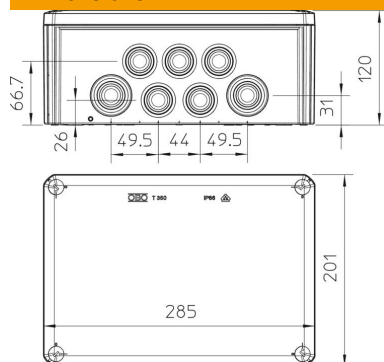

Technical data sheet

Junction box T 350, plug-in seal, flame-resistant

Item number: 2007371

Junction box for the connection of cables and lines indoors and in protected outdoor areas. Rectangular design with plug-in seals to the sides and knock-out entries in the bottom. Suitable for wall and ceiling mounting and on mounting panels. With the option to fasten inside and to mount via the corner domes. Cover with quick lock, sealable. Made from halogen-free materials. Flame-resistant type made from special polypropylene.

Item number	2007371
Type	T 350 F
Description 1	Junction box
Description 2	with entries
Manufacturer	OBO
Dimension	285x201x120
Colour	Light grey; RAL 7035
Material	Polypropylene, fibreglass reinforced
Smallest sales unit	1
Unit of quantity	Piece
Weight	63 kg
Weight unit	kg/100 pc.

Technical data sheet

Junction box T 350, plug-in seal, flame-resistant

Item number: 2007371

Dimensions

Length	285 mm
Width	201 mm
Height	120 mm

Technical data

Expandable	yes
No. of entries	24
Type of insertion...	Plug-in seal
Type of entry	Cable
Type of housing penetration	Cuttable stepped membrane
Measured insulation voltage V_i	500 V
Equipment	Without
Cover	Not transparent
Cover fastening	Screwed
Entry from rear	yes
Entries	16 x M328 x M40
Explosion-tested version	no
Flame-resistant	Acc. to VDE 0471/DIN 695 Part 2-1, test temperature 960 °C
Shape	Rectangular
Maintain electrical functions	Without
For Ex zone	Without
For Ex zone gas	Without
For Ex zone dust	Without
Fibre-glass reinforced	yes
Halogen-free	yes
Clear internal dimensions	267x182x110 mm
With screening	no
with lid	yes
Mounting type	Wall/ceiling mounting
Nominal cross-section, min.	35 mm ²
Nominal voltage	500 V
Sealable	yes
Protection rating	IP66
Protection rating IK code	IK05
Permitted temperature range, max.	60 °C
Permitted temperature range, min.	-5 °C
Weatherproof	no