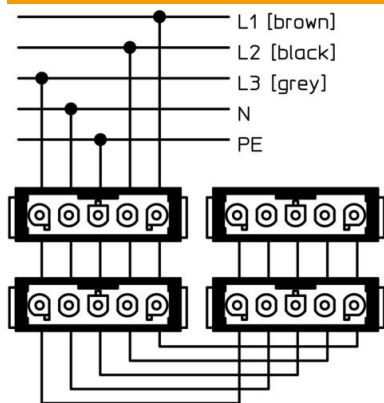

## Junction box T 100, with Wieland socket 4s5p

Item number: 2007856

### Dimensions

Length	150 mm
Width	116 mm
Height	67 mm

### Technical data

Expandable	yes
No. of entries	4
Type of insertion...	Strain relief entries for direct penetrations for cable diameters of 7–21 mm
Type of housing penetration	Pre-marking
Measured insulation voltage $V_i$	500 V
Equipment	Miscellaneous
Cover	Not transparent
Cover fastening	Screwed
Entry from rear	yes
Entries	4
Explosion-tested version	no
Flame-resistant	acc. to VDE 0471/DIN 695 Part 2-1, test temperature 650°C
Shape	Rectangular
Maintain electrical functions	Without
For Ex zone	Without
For Ex zone gas	Without
For Ex zone dust	Without
Halogen-free	yes
Clear internal dimensions	136x102x57 mm
With screening	no
with lid	yes
Mounting type	Wall/ceiling mounting
Nominal cross-section, min.	2.5 mm <sup>2</sup>
Nominal voltage	500 V
Sealable	yes
Protection rating	IP20
Permitted temperature range, max.	60 °C
Permitted temperature range, min.	-5 °C
Weatherproof	no