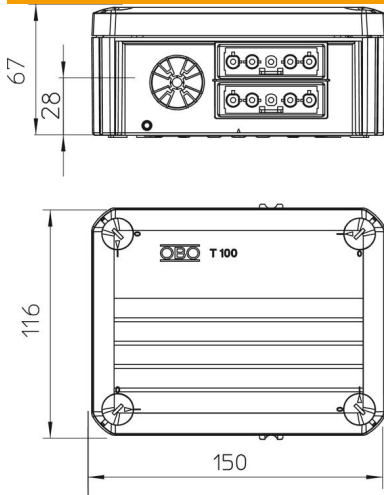

Junction box according to DIN EN 60670. Flame-resistant to DIN EN 60695/2/11, test temperature 650 °C.

Clear internal dimensions: 136x102x57 mm

**PP** Polypropylene

### Master data

Item number	2007856
Type	T 100 WB 4s5
Description 1	Junction box
Description 2	with Wieland sockets 4s5p
Manufacturer	OBO
Dimension	150x116x67
Colour	Light grey; RAL 7035
Material	Polypropylene
Smallest sales unit	1
Unit of quantity	Piece
Weight	28 kg
Weight unit	kg/100 pc.

### Dimensions

Length	150 mm
Width	116 mm
Height	67 mm

### Technical data

Expandable	yes
No. of entries	4
Type of insertion...	Strain relief entries for direct penetrations for cable diameters of 7–21 mm
Type of housing penetration	Pre-marking
Measured insulation voltage $V_i$	500 V
Equipment	Miscellaneous
Cover	Not transparent
Cover fastening	Screwed
Entry from rear	yes
Entries	4
Explosion-tested version	no
Flame-resistant	acc. to VDE 0471/DIN 695 Part 2-1, test temperature 650°C
Shape	Rectangular
Maintain electrical functions	Without
For Ex zone	Without
For Ex zone gas	Without
For Ex zone dust	Without
Halogen-free	yes
Clear internal dimensions	136x102x57 mm
With screening	no
with lid	yes
Mounting type	Wall/ceiling mounting
Nominal cross-section, min.	2.5 mm <sup>2</sup>
Nominal voltage	500 V
Sealable	yes
Protection rating	IP20
Permitted temperature range, max.	60 °C
Permitted temperature range, min.	-5 °C
Weatherproof	no