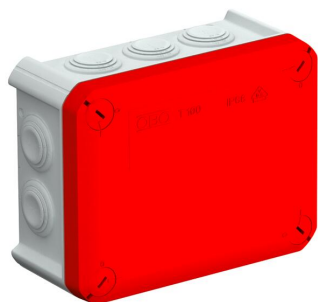

Technical data sheet

Junction box T 100, plug-in seal

Item number: 2007644

Junction box for the connection of cables and lines indoors and in protected outdoor areas. Rectangular design with plug-in seals to the sides and knock-out entries in the bottom. Suitable for wall and ceiling mounting and on mounting panels. With the option to fasten inside and to mount via the corner domes. Cover with quick lock, sealable. Made from halogen-free and UV-resistant materials.

Junction box according to DIN EN 60670. Flame-resistant to DIN EN 60695/2/11, test temperature 650 °C. Impact resistance IK07 according to DIN EN 50102.

PP Polypropylene

Master data

Item number	2007644
Type	T 100 RO-LGR
Description 1	Junction box
Description 2	with entries, red cover
Manufacturer	OBO
Dimension	150x116x67
Colour	Grey / red
Material	Polypropylene
Smallest sales unit	1
Unit of quantity	Piece
Weight	16.27 kg
Weight unit	kg/100 pc.

Technical data sheet

Junction box T 100, plug-in seal

Item number: 2007644

Dimensions

Length	150 mm
Width	116 mm
Height	67 mm

Technical data

Expandable	yes
No. of entries	10
Type of insertion...	Plug-in seal
Type of entry	Cable
Type of housing penetration	Cuttable stepped membrane
Measured insulation voltage V_i	500 V
Equipment	Without
Cover	Not transparent
Cover fastening	Screwed
Entry from rear	yes
Entries	10 x M25
Explosion-tested version	no
Flame-resistant	acc. to VDE 0471/DIN 695 Part 2-1, test temperature 650°C
Shape	Rectangular
Maintain electrical functions	Without
For Ex zone	Without
For Ex zone gas	Without
For Ex zone dust	Without
Fibre-glass reinforced	no
Halogen-free	yes
Clear internal dimensions	136x102x57 mm
With screening	no
with lid	yes
Mounting type	Wall/ceiling mounting
Nominal cross-section, min.	10 mm ²
Nominal voltage	500 V
Sealable	yes
Protection rating	IP66
Protection rating IK code	IK07.
Permitted temperature range, max.	60 °C