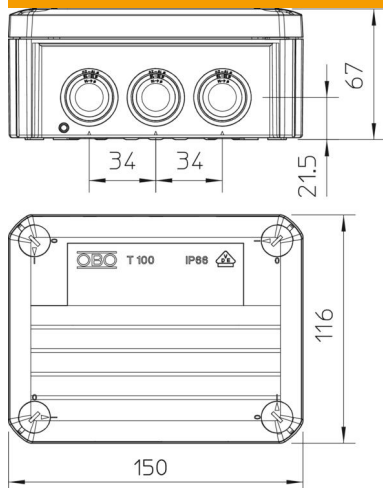

Junction box according to DIN EN 60670. Flame-resistant to DIN EN 60695/2/11, test temperature 650 °C. Impact resistance IK07 according to DIN EN 50102.

PP Polypropylene

Master data

Item number	2007644
Type	T 100 RO-LGR
Description 1	Junction box
Description 2	with entries, red cover
Manufacturer	OBO
Dimension	150x116x67
Colour	Grey / red
Material	Polypropylene
Smallest sales unit	1
Unit of quantity	Piece
Weight	16.27 kg
Weight unit	kg/100 pc.

Technical data sheet

Junction box T 100, plug-in seal

Item number: 2007644

Dimensions

Length	150 mm
Width	116 mm
Height	67 mm

Technical data

Expandable	yes
No. of entries	10
Type of insertion...	Plug-in seal
Type of entry	Cable
Type of housing penetration	Cuttable stepped membrane
Measured insulation voltage V_i	500 V
Equipment	Without
Cover	Not transparent
Cover fastening	Screwed
Entry from rear	yes
Entries	10 x M25
Explosion-tested version	no
Flame-resistant	acc. to VDE 0471/DIN 695 Part 2-1, test temperature 650°C
Shape	Rectangular
Maintain electrical functions	Without
For Ex zone	Without
For Ex zone gas	Without
For Ex zone dust	Without
Fibre-glass reinforced	no
Halogen-free	yes
Clear internal dimensions	136x102x57 mm
With screening	no
with lid	yes
Mounting type	Wall/ceiling mounting
Nominal cross-section, min.	10 mm ²
Nominal voltage	500 V
Sealable	yes
Protection rating	IP66
Protection rating IK code	IK07.
Permitted temperature range, max.	60 °C

Technical data sheet

Junction box T 100, plug-in seal

Item number: 2007644

Technical data

Permitted temperature range, min.	-5 °C
Weatherproof	no