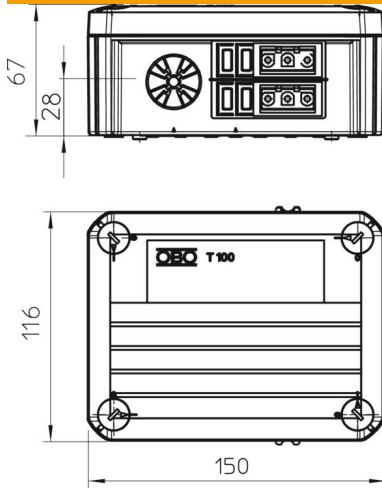

Junction box according to DIN EN 60670. Flame-resistant to DIN EN 60695/2/11, test temperature 650 °C.

Clear internal dimensions: 136x102x57 mm

PP Polypropylene

Master data

Item number	2007874
Type	T100 WS 1S4 2S3C
Description 1	Junction box
Description 2	Wieland connector 1S4+1B4+2B3
Manufacturer	OBO
Dimension	150x116x67
Colour	Light grey; RAL 7035
Material	Polypropylene
Smallest sales unit	1
Unit of quantity	Piece
Weight	24.5 kg
Weight unit	kg/100 pc.

Technical data sheet

Junction box T 100, with Wieland connector and socket
1S4+1B4+2B3

Item number: 2007874

Dimensions

Length	150 mm
Width	116 mm
Height	67 mm

Technical data

Expandable	yes
No. of entries	4
Type of insertion...	Strain relief entries for direct penetrations for cable diameters of 7-21 mm
Type of housing penetration	Pre-marking
Measured insulation voltage V_i	500 V
Equipment	Miscellaneous
Cover	Not transparent
Cover fastening	Screwed
Entry from rear	yes
Entries	4
Explosion-tested version	no
Flame-resistant	acc. to VDE 0471/DIN 695 Part 2-1, test temperature 650°C
Shape	Rectangular
Maintain electrical functions	Without
For Ex zone	Without
For Ex zone gas	Without
For Ex zone dust	Without
Halogen-free	yes
Clear internal dimensions	136x102x57 mm
With screening	no
with lid	yes
Mounting type	Wall/ceiling mounting
Nominal cross-section, min.	2.5 mm ²
Nominal voltage	500 V
Sealable	yes
Protection rating	IP20
Permitted temperature range, max.	60 °C
Permitted temperature range, min.	-5 °C
Weatherproof	no