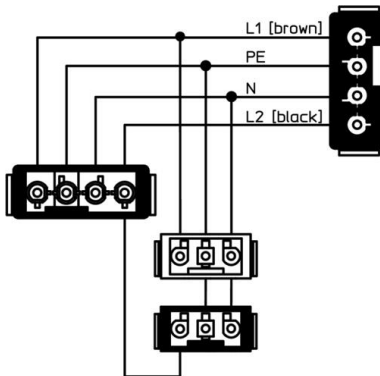

Technical data sheet

Junction box T 100, with Wieland connector and socket 1S4+1B4+2B3

Item number: 2007874

Junction box with Wieland connector 1S4+3B3 for the connection of cables and lines indoors and in protected outdoor areas. Rectangular design with knock-out entries to the sides and knock-out entries in the bottom. Suitable for wall and ceiling mounting and on mounting panels. With the option of fastening inside and to mount via the corner domes. Cover with quick lock, sealable. Made from halogen-free and UV-resistant materials.

Technical data sheet

Junction box T 100, with Wieland connector and socket
1S4+1B4+2B3

Item number: 2007874

Dimensions

Length	150 mm
Width	116 mm
Height	67 mm

Technical data

Expandable	yes
No. of entries	4
Type of insertion...	Strain relief entries for direct penetrations for cable diameters of 7-21 mm
Type of housing penetration	Pre-marking
Measured insulation voltage V_i	500 V
Equipment	Miscellaneous
Cover	Not transparent
Cover fastening	Screwed
Entry from rear	yes
Entries	4
Explosion-tested version	no
Flame-resistant	acc. to VDE 0471/DIN 695 Part 2-1, test temperature 650°C
Shape	Rectangular
Maintain electrical functions	Without
For Ex zone	Without
For Ex zone gas	Without
For Ex zone dust	Without
Halogen-free	yes
Clear internal dimensions	136x102x57 mm
With screening	no
with lid	yes
Mounting type	Wall/ceiling mounting
Nominal cross-section, min.	2.5 mm ²
Nominal voltage	500 V
Sealable	yes
Protection rating	IP20
Permitted temperature range, max.	60 °C
Permitted temperature range, min.	-5 °C
Weatherproof	no