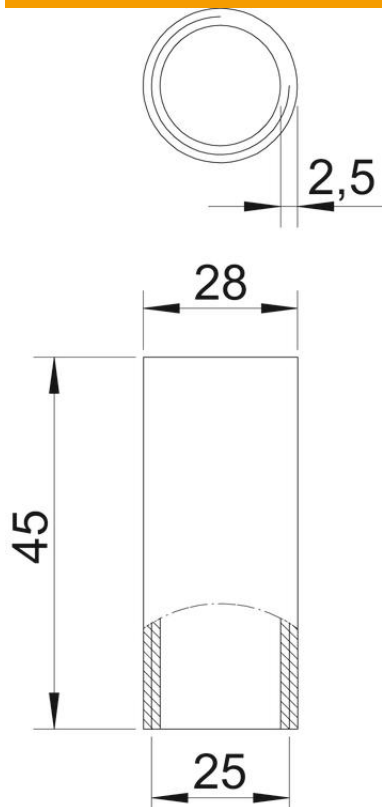

## Aluminium sleeve, with thread

Item number: 2046054

Accessory part: coupling with thread according to EN 60423 to connect electrical installation pipes and 90° bends.

**Alu** Aluminium

### Master data

Item number	2046054
Type	SVM25W ALU
Description 1	Aluminium connection coupler
Description 2	with thread
Manufacturer	OBO
Dimension	M25x1,5
Material	Aluminium
Smallest sales unit	50
Unit of quantity	Piece
Weight	2.43 kg
Weight unit	kg/100 pc.

### Dimensions

Length	45 mm
Dimension D	28 mm
Dimension d	25 mm
Dimension L	45 mm
Dimension m (mm)	M25
Dimension t	2.5 mm

### Technical data

Version for for pipe diameter	Thread 25 mm
Thread	M25x1,5
Size	25
Halogen-free	no
With inspection opening and lid	no
Brushed surface	no
Polished surface	no
Permitted temperature range, max.	250 °C
Permitted temperature range, min.	-45 °C
Two-part	no