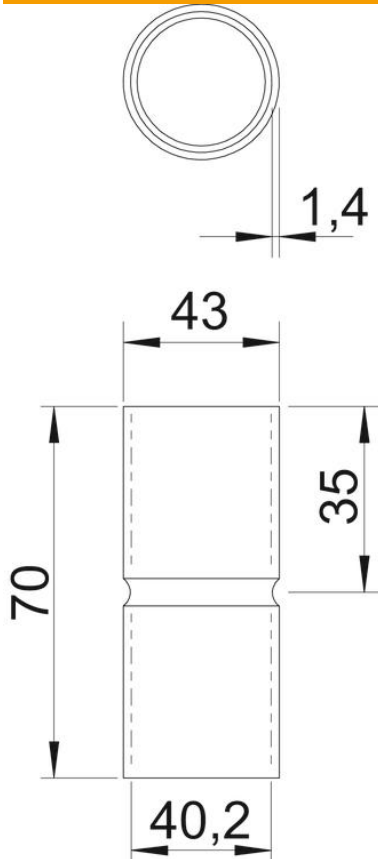

Technical data sheet

Aluminium sleeve, without thread

Item number: 2046026

Accessory part: plug-in sleeve for the connections between electrical installation pipes. With burr-free inner wall.

Alu Aluminium

Master data

Item number	2046026
Type	SV40W ALU
Description 1	Aluminium connection coupler
Description 2	without thread
Manufacturer	OBO
Dimension	Ø40mm
Material	Aluminium
Smallest sales unit	20
Unit of quantity	Piece
Weight	4 kg
Weight unit	kg/100 pc.

Technical data sheet

Aluminium sleeve, without thread

Item number: 2046026

Dimensions

Length	70 mm
Dimension D	43 mm
Dimension d	40.2 mm
Dimension L	70 mm
Dimension l	35 mm
Dimension m (mm)	40
Dimension t	1.4 mm

Technical data

Version for for pipe diameter	Connector 40 mm
Size	40
Halogen-free	yes
With inspection opening and lid	no
Brushed surface	no
Polished surface	no
Permitted temperature range, max.	250 °C
Permitted temperature range, min.	-45 °C
Two-part	no