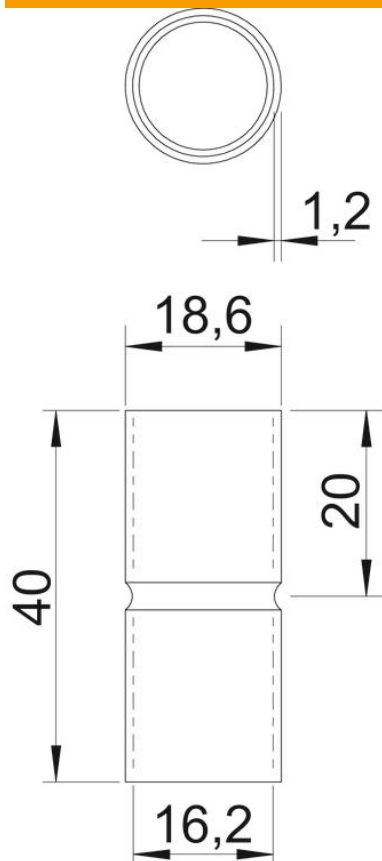

Technical data sheet

Aluminium sleeve, without thread

Item number: 2046022

Accessory part: plug-in sleeve for the connections between electrical installation pipes. With burr-free inner wall.

Alu Aluminium

Master data

Item number	2046022
Type	SV16W ALU
Description 1	Aluminium connection coupler
Description 2	without thread
Manufacturer	OBO
Dimension	Ø16mm
Material	Aluminium
Smallest sales unit	50
Unit of quantity	Piece
Weight	0.7 kg
Weight unit	kg/100 pc.

Technical data sheet

Aluminium sleeve, without thread

Item number: 2046022

Dimensions

Length	40 mm
Dimension D	18.6 mm
Dimension d	16.2 mm
Dimension L	40 mm
Dimension l	20 mm
Dimension m (mm)	16
Dimension t	1.2 mm

Technical data

Version for pipe diameter	16 mm
Size	16
Halogen-free	yes
With inspection opening and lid	no
Brushed surface	no
Polished surface	no
Permitted temperature range, max.	250 °C
Permitted temperature range, min.	-45 °C
Two-part	no