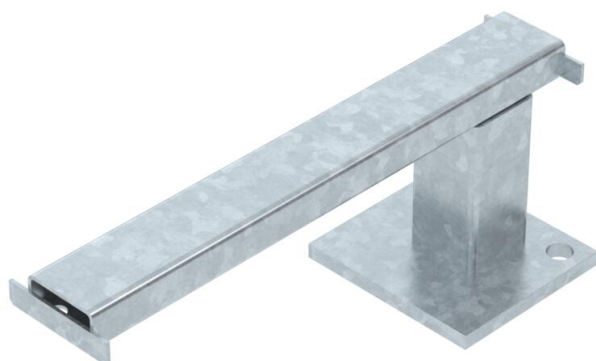

## BKRS FT support bracket

Item number: 6044545

Support bracket, made of closed rectangular steel pipe, as a stand-off of the walkable cable tray system.

**St** Steel

**FT** Hot-dip galvanised

### Master data

Item number	6044545
Type	STA BKRS 300 FT
Description 1	Support bracket
Description 2	for walkable cable trays
Manufacturer	OBO
Dimension	B=300
Material	Steel
Surface	Hot-dip galvanised
Surface standard	DIN EN ISO 1461
Smallest sales unit	1
Unit of quantity	Piece
Weight	122.7 kg
Weight unit	kg/100 pc.

### Dimensions

Length	100 mm
Width	292 mm
Height	108 mm
Dimension B	292 mm
Dimension b1	23 mm
Dimension b2	229 mm
Dimension D	13 mm