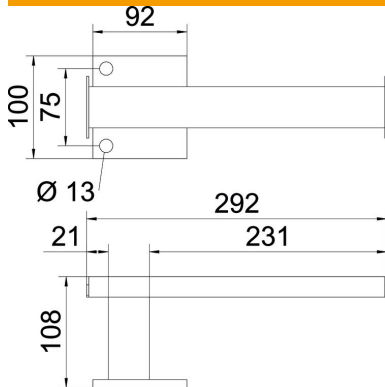

## BKRS FT support bracket

Item number: 6044545

Support bracket, made of closed rectangular steel pipe, as a stand-off of the walkable cable tray system.

**St** Steel

**FT** Hot-dip galvanised

### Master data

Item number	6044545
Type	STA BKRS 300 FT
Description 1	Support bracket
Description 2	for walkable cable trays
Manufacturer	OBO
Dimension	B=300
Material	Steel
Surface	Hot-dip galvanised
Surface standard	DIN EN ISO 1461
Smallest sales unit	1
Unit of quantity	Piece
Weight	122.7 kg
Weight unit	kg/100 pc.

### Dimensions

Length	100 mm
Width	292 mm
Height	108 mm
Dimension B	292 mm
Dimension b1	23 mm
Dimension b2	229 mm
Dimension D	13 mm