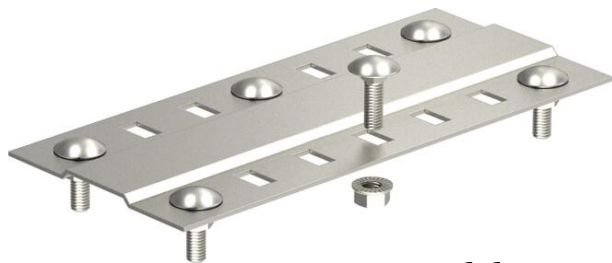

Technical data sheet

Joint plate A4

Item number: 7070400

Wide joint plate for use in all cable trays.
Including appropriate fastening material.

A4 Stainless steel

2B Bright, treated

Master data

Item number	7070400
Type	SSLB 600 A4
Description 1	Joint plate
Description 2	wide, with 6 fastenings
Manufacturer	OBO
Dimension	B600mm
Material	Stainless steel
Surface	Bright, treated
Surface standard	
Smallest sales unit	20
Unit of quantity	Piece
Weight	58 kg
Weight unit	kg/100 pc.

Dimensions

Width	585 mm
Dimension B	600 mm

Technical data

Quantity of bolts	6 St.
Version for	Joint plate
Maintain electrical functions	no
Suitable for cable tray	yes
Rustproof steel, pickled	no
Connection type	Screw connector
Wide-span version	yes