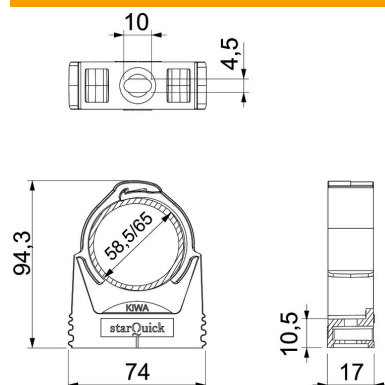

Technical data sheet

starQuick clip

Item number: 2146487

Highly stable clip to accept plastic and metal electrical and sanitary pipes, as well as the Quick Pipe electrical installation pipe. Universal fastening options on walls, ceilings and steel structures, both indoors and outdoors. Flexible clamping range of several millimetres. Toolless pipe mounting. Can be arranged to up to Ø 28 mm, also with OBO Quick starQuick clip. For high load values, can be combined with double bracket. Can be mounted on profile rails for variable spacings and numbers of clips.

PA Polyamide

Master data

Item number	2146487
Type	SQ-59 LGR
Description 1	starQuick clip
Manufacturer	OBO
Dimension	58,5-65mm
Colour	Light grey; RAL 7035
Material	Polyamide
Smallest sales unit	15
Unit of quantity	Piece
Weight	3.3 kg
Weight unit	kg/100 pc.

Technical data sheet

starQuick clip

Item number: 2146487

Dimensions

Dimension A	74 mm
Dimension B	20 mm
Dimension E	10 mm
Dimension F	4.5 mm
Dimension h	10.5 mm
Dimension H	94.3 mm

Technical data

Expandable	yes
Number of cables/pipes	1
Fastening type	Screw hole
Breaking load	1.5 kN
Flame-resistant	acc. to VDE 0471/DIN 695 Part 2-1, test temperature 650°C
Closed	yes
Halogen-free	yes
With inlay	no
Nominal size/text	59-65
Snap system	yes
Quick clip installation	Duchgangsloch_mit_starQuick-Mutter_M6_oder_M8
Clamping range D, max.	65 mm
Clamping range D, min.	58.5 mm
UV-resistant	yes