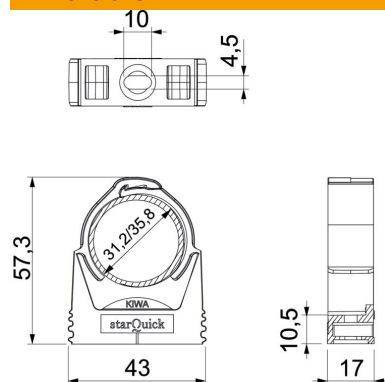

Technical data sheet

starQuick clip

Item number: 2146258

Highly stable clip to accept plastic and metal electrical and sanitary pipes, as well as the Quick Pipe electrical installation pipe. Universal fastening options on walls, ceilings and steel structures, both indoors and outdoors. Flexible clamping range of several millimetres. Toolless pipe mounting. Can be arranged to up to Ø 28 mm, also with OBO Quick starQuick clip. For high load values, can be combined with double bracket. Can be mounted on profile rails for variable spacings and numbers of clips.

PA Polyamide

Master data

Item number	2146258
Type	SQ-32 LGR
Description 1	starQuick clip
Manufacturer	OBO
Dimension	31,2-35,8mm
Colour	Light grey; RAL 7035
Material	Polyamide
Smallest sales unit	50
Unit of quantity	Piece
Weight	1.23 kg
Weight unit	kg/100 pc.

Technical data sheet

starQuick clip

Item number: 2146258

Dimensions

Dimension A	43 mm
Dimension B	17 mm
Dimension E	10 mm
Dimension F	4.5 mm
Dimension h	10.5 mm
Dimension H	57.3 mm

Technical data

Expandable	yes
Number of cables/pipes	1
Fastening type	Screw hole
Breaking load	1 kN
Flame-resistant	acc. to VDE 0471/DIN 695 Part 2-1, test temperature 650°C
Closed	yes
Halogen-free	yes
With inlay	no
Nominal size/text	32-35
Snap system	yes
Quick clip installation	Duchgangsloch_mit_starQuick-Mutter_M6_oder_M8
Clamping range D, max.	35.8 mm
Clamping range D, min.	31.2 mm
UV-resistant	yes