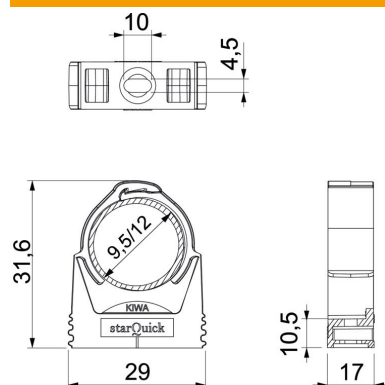

Technical data sheet

starQuick clip

Item number: 2146053

Highly stable clip to accept plastic and metal electrical and sanitary pipes, as well as the Quick Pipe electrical installation pipe. Universal fastening options on walls, ceilings and steel structures, both indoors and outdoors. Flexible clamping range of several millimetres. Toolless pipe mounting. Can be arranged to up to Ø 28 mm, also with OBO Quick starQuick clip. For high load values, can be combined with double bracket. Can be mounted on profile rails for variable spacings and numbers of clips.

PA Polyamide

Master data

Item number	2146053
Type	SQ-10 LGR
Description 1	starQuick clip
Manufacturer	OBO
Dimension	9,5-12mm
Colour	Light grey; RAL 7035
Material	Polyamide
Smallest sales unit	100
Unit of quantity	Piece
Weight	0.568 kg
Weight unit	kg/100 pc.

Technical data sheet

starQuick clip

Item number: 2146053

Dimensions

Dimension A	29 mm
Dimension B	17 mm
Dimension E	10 mm
Dimension F	4.5 mm
Dimension h	10.5 mm
Dimension H	31.6 mm

Technical data

Expandable	yes
Number of cables/pipes	1
Fastening type	Screw hole
Breaking load	0.5 kN
Flame-resistant	acc. to VDE 0471/DIN 695 Part 2-1, test temperature 650°C
Closed	yes
Halogen-free	yes
With inlay	no
Nominal size/text	10
Snap system	yes
Quick clip installation	Duchgangsloch_mit_starQuick-Mutter_M6_oder_M8
Clamping range D, max.	12 mm
Clamping range D, min.	9.5 mm
UV-resistant	yes