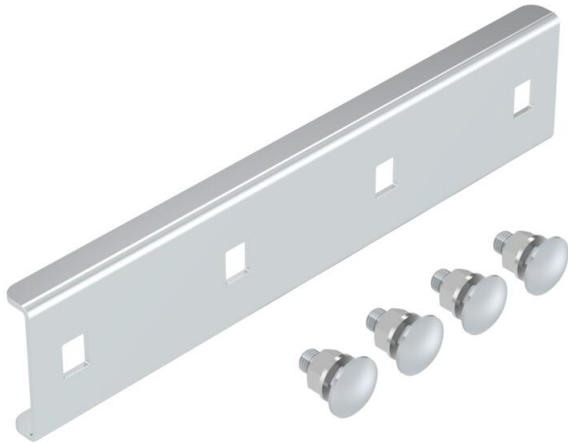

Technical data sheet

Connector ALU

Item number: 7103586

Straight connector to connect cable ladders and fittings with a side height of 40 mm.
The bolt fastening ensures the continuity of the equipotential bonding.

Alu Aluminium

Master data

Item number	7103586
Type	SLV 62 ALU
Description 1	Straight connector with bolts
Description 2	for cable ladder SLZ and SL 62
Manufacturer	OBO
Material	Aluminium
Smallest sales unit	10
Unit of quantity	Piece
Weight	7 kg
Weight unit	kg/100 pc.

Dimensions

Dimension	210x45
Length	210 mm
Width	45 mm
Height	12 mm

Technical data sheet

Connector ALU

Item number: 7103586

Technical data

Version for	Straight connector
Maintain electrical functions	no
Suitable for mesh cable tray	no
Suitable for cable ladder	yes
Suitable for cable tray	no
Suitable for cable tray system height	40 mm
Adjustable connector, horizontal	no
Articulated connector, vertical	no
Rustproof steel, pickled	no
Connection type	Screw connector