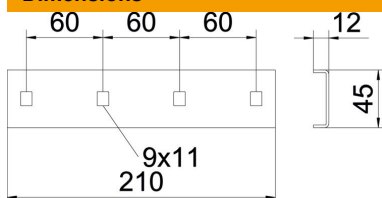

Technical data sheet

Connector ALU

Item number: 7103586

Straight connector to connect cable ladders and fittings with a side height of 40 mm.
The bolt fastening ensures the continuity of the equipotential bonding.

Alu Aluminium

Master data

Item number	7103586
Type	SLV 62 ALU
Description 1	Straight connector with bolts
Description 2	for cable ladder SLZ and SL 62
Manufacturer	OBO
Material	Aluminium
Smallest sales unit	10
Unit of quantity	Piece
Weight	7 kg
Weight unit	kg/100 pc.

Dimensions

Dimension	210x45
Length	210 mm
Width	45 mm
Height	12 mm

Technical data sheet

Connector ALU

Item number: 7103586

Technical data

Version for	Straight connector
Maintain electrical functions	no
Suitable for mesh cable tray	no
Suitable for cable ladder	yes
Suitable for cable tray	no
Suitable for cable tray system height	40 mm
Adjustable connector, horizontal	no
Articulated connector, vertical	no
Rustproof steel, pickled	no
Connection type	Screw connector