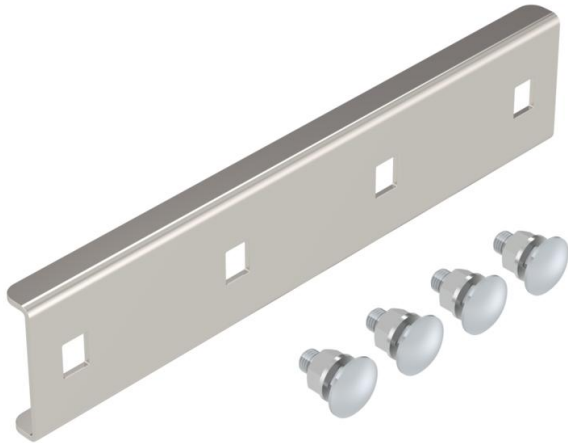

Technical data sheet

Connector A4

Item number: 7103594

Straight connector to connect cable ladders and fittings with a side height of 40 mm.
The bolt fastening ensures the continuity of the equipotential bonding.

A4 Stainless steel

Master data

| | |
|---------------------|--------------------------------|
| Item number | 7103594 |
| Type | SLV 62 A4 |
| Description 1 | Straight connector with bolts |
| Description 2 | for cable ladder SLZ and SL 62 |
| Manufacturer | OBO |
| Dimension | 210x62 |
| Material | Stainless steel |
| Smallest sales unit | 10 |
| Unit of quantity | Piece |
| Weight | 14.6 kg |
| Weight unit | kg/100 pc. |

Dimensions

| | |
|-----------|--------|
| Dimension | 210x45 |
| Length | 210 mm |
| Width | 45 mm |
| Height | 12 mm |

Technical data sheet

Connector A4

Item number: 7103594

Technical data

| | |
|---------------------------------------|--------------------|
| Version for | Straight connector |
| Maintain electrical functions | no |
| Suitable for mesh cable tray | no |
| Suitable for cable ladder | yes |
| Suitable for cable tray | no |
| Suitable for cable tray system height | 40 mm |
| Adjustable connector, horizontal | no |
| Articulated connector, vertical | no |
| Rustproof steel, pickled | yes |
| Connection type | Screw connector |
| Wide-span version | no |