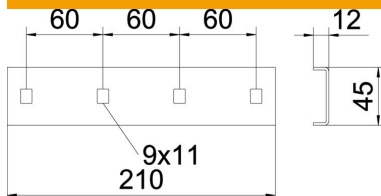

Technical data sheet

Connector A4

Item number: 7103594

Straight connector to connect cable ladders and fittings with a side height of 40 mm.
The bolt fastening ensures the continuity of the equipotential bonding.

A4 Stainless steel

Master data

| | |
|---------------------|--------------------------------|
| Item number | 7103594 |
| Type | SLV 62 A4 |
| Description 1 | Straight connector with bolts |
| Description 2 | for cable ladder SLZ and SL 62 |
| Manufacturer | OBO |
| Dimension | 210x62 |
| Material | Stainless steel |
| Smallest sales unit | 10 |
| Unit of quantity | Piece |
| Weight | 14.6 kg |
| Weight unit | kg/100 pc. |

Dimensions

| | |
|-----------|--------|
| Dimension | 210x45 |
| Length | 210 mm |
| Width | 45 mm |
| Height | 12 mm |

Technical data sheet

Connector A4

Item number: 7103594

Technical data

| | |
|---------------------------------------|--------------------|
| Version for | Straight connector |
| Maintain electrical functions | no |
| Suitable for mesh cable tray | no |
| Suitable for cable ladder | yes |
| Suitable for cable tray | no |
| Suitable for cable tray system height | 40 mm |
| Adjustable connector, horizontal | no |
| Articulated connector, vertical | no |
| Rustproof steel, pickled | yes |
| Connection type | Screw connector |
| Wide-span version | no |