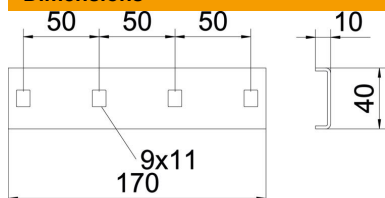

## Connector A4

Item number: 7103592

Straight connector to connect cable ladders and fittings with a side height of 35 mm.  
The bolt fastening ensures the continuity of the equipotential bonding.

**A4** Stainless steel

### Master data

Item number	7103592
Type	SLV 52 A4
Description 1	Straight connector with bolts
Description 2	for cable ladder SLZ L
Manufacturer	OBO
Dimension	170x52
Material	Stainless steel
Smallest sales unit	10
Unit of quantity	Piece
Weight	14 kg
Weight unit	kg/100 pc.

### Dimensions

Dimension	170x40
Length	170 mm
Width	40 mm
Height	10 mm