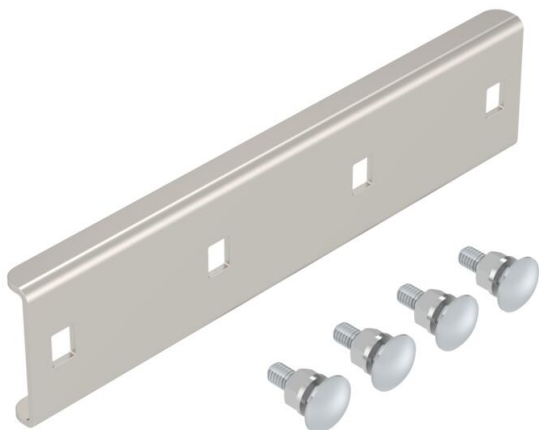

## Connector A4

Item number: 7103592

Straight connector to connect cable ladders and fittings with a side height of 35 mm.  
The bolt fastening ensures the continuity of the equipotential bonding.

**A4** Stainless steel

### Master data

Item number	7103592
Type	SLV 52 A4
Description 1	Straight connector with bolts
Description 2	for cable ladder SLZ L
Manufacturer	OBO
Dimension	170x52
Material	Stainless steel
Smallest sales unit	10
Unit of quantity	Piece
Weight	14 kg
Weight unit	kg/100 pc.

### Dimensions

Dimension	170x40
Length	170 mm
Width	40 mm
Height	10 mm

### Technical data

Version for	Straight connector
Maintain electrical functions	no
Suitable for mesh cable tray	no
Suitable for cable ladder	yes
Suitable for cable tray	no
Suitable for cable tray system height	35 mm
Adjustable connector, horizontal	no
Articulated connector, vertical	no
Rustproof steel, pickled	yes
Connection type	Screw connector
Wide-span version	no