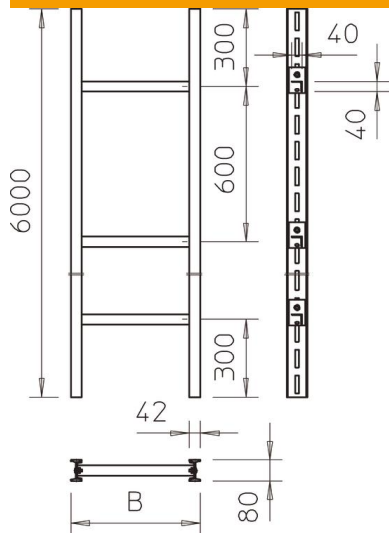

Technical data sheet

Industrial vertical cable ladder, 6 m W40

Item number: 6013899

Vertical ladder of side height 80 mm with screwed-in rungs.
The vertical ladder is shipped in an unmounted state.
The appropriate U clamp is type 2056W.

St Steel

FT Hot-dip galvanised

Master data

Item number	6013899
Type	SLS 80 W40 9 FT
Description 1	Vertical ladder industrial
Description 2	with W 40 rung
Manufacturer	OBO
Dimension	900x6000
Material	Steel
Surface	Hot-dip galvanised
Surface standard	DIN EN ISO 1461
Smallest sales unit	6
Unit of quantity	Metre
Weight	1586 kg
Weight unit	kg/100 m

Technical data sheet

Industrial vertical cable ladder, 6 m W40

Item number: 6013899

Dimensions

Length	6,000 mm
Width	900 mm
Height	80 mm
Dimension B	900 mm

Technical data

Side wall version	I profile
Version of the rungs	Profile unperforated
Maintain electrical functions	no
Rustproof steel, pickled	no
Side perforation	yes
Rung distance	600 mm