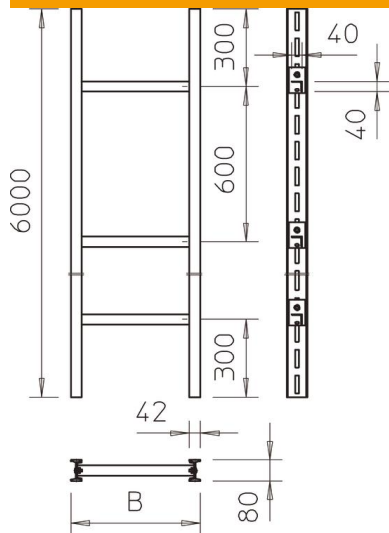

Technical data sheet

Industrial vertical cable ladder, 6 m W40

Item number: 6013856

Vertical ladder of side height 80 mm with screwed-in rungs.
The vertical ladder is shipped in an unmounted state.
The appropriate U clamp is type 2056W.

St Steel

FT Hot-dip galvanised

Master data

Item number	6013856
Type	SLS 80 W40 5 FT
Description 1	Vertical ladder industrial
Description 2	with W 40 rung
Manufacturer	OBO
Dimension	500x6000
Material	Steel
Surface	Hot-dip galvanised
Surface standard	DIN EN ISO 1461
Smallest sales unit	6
Unit of quantity	Metre
Weight	1414.833 kg
Weight unit	kg/100 m

Technical data sheet

Industrial vertical cable ladder, 6 m W40

Item number: 6013856

Dimensions

Length	6,000 mm
Width	500 mm
Height	80 mm
Dimension B	500 mm

Technical data

Side wall version	I profile
Version of the rungs	Profile unperforated
Maintain electrical functions	no
Rustproof steel, pickled	no
Side perforation	yes
Rung distance	600 mm