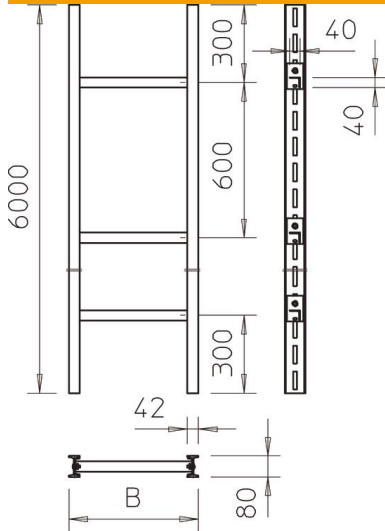

Technical data sheet

Industrial vertical cable ladder, 6 m W40

Item number: 6013848

Vertical ladder of side height 80 mm with screwed-in rungs.
The vertical ladder is shipped in an unmounted state.
The appropriate U clamp is type 2056W.

St Steel

FT Hot-dip galvanised

Master data

Item number	6013848
Type	SLS 80 W40 4 FT
Description 1	Vertical ladder industrial
Description 2	with W 40 rung
Manufacturer	OBO
Dimension	400x6000
Material	Steel
Surface	Hot-dip galvanised
Surface standard	DIN EN ISO 1461
Smallest sales unit	6
Unit of quantity	Metre
Weight	1373.5 kg
Weight unit	kg/100 m

Technical data sheet

Industrial vertical cable ladder, 6 m W40

Item number: 6013848

Dimensions

Length	6,000 mm
Width	400 mm
Height	80 mm
Dimension B	400 mm

Technical data

Side wall version	I profile
Version of the rungs	Profile unperforated
Maintain electrical functions	no
Rustproof steel, pickled	no
Side perforation	yes
Rung distance	600 mm