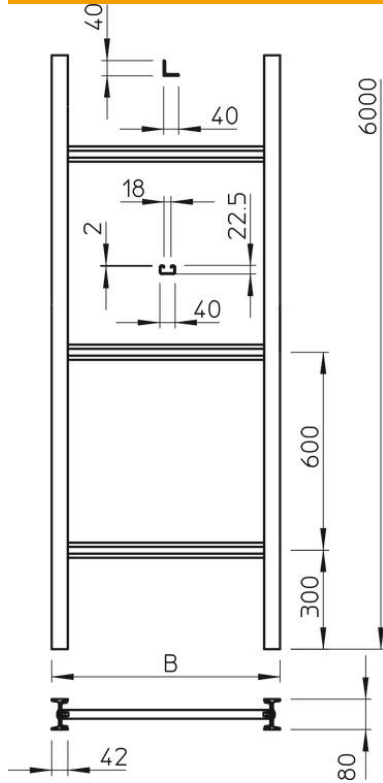

Technical data sheet

Industrial vertical cable ladder, 6 m C40

Item number: 6013457

Vertical ladder of side height 80 mm with screwed-in rungs.
The vertical ladder is shipped in an unmounted state.
The appropriate clamp clip is type 2056U.

St Steel

FT Hot-dip galvanised

Master data

Item number	6013457
Type	SLS 80 C40 9 FT
Description 1	Vertical ladder industrial
Description 2	with C 40 rung
Manufacturer	OBO
Dimension	900x6000
Material	Steel
Surface	Hot-dip galvanised
Surface standard	DIN EN ISO 1461
Smallest sales unit	6
Unit of quantity	Metre
Weight	1470.667 kg
Weight unit	kg/100 m

Technical data sheet

Industrial vertical cable ladder, 6 m C40

Item number: 6013457

Dimensions

Length	6,000 mm
Width	900 mm
Height	80 mm
Dimension B	900 mm
Rung slot dimension	18.00

Technical data

Side wall version	I profile
Version of the rungs	Profile unperforated
Maintain electrical functions	no
Rustproof steel, pickled	no
Side perforation	yes
Rung distance	600 mm