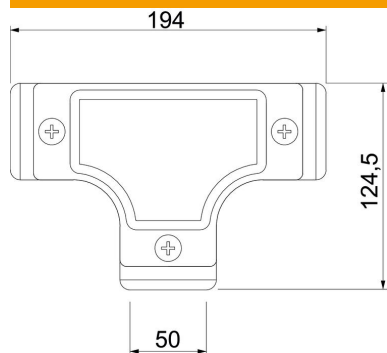

## Control T piece with thread

Item number: 2047609

Die-cast aluminium T piece, with internal thread, for mounting in pipe sections as a junction.

Removable cover for easier cable routing and later checking.

### Master data

Item number	2047609
Type	SKTM50W ALU
Description 1	Control T piece
Description 2	with thread
Manufacturer	OBO
Dimension	M50x1,5
Material	Cast aluminium
Smallest sales unit	2
Unit of quantity	Piece
Weight	56.3 kg
Weight unit	kg/100 pc.

### Dimensions

Length	194 mm
Dimension D	124.5 mm
Dimension L	194 mm
Dimension m (mm)	M50x1,5

### Technical data

Version for	Thread
Thread	M50x1,5
Size	50
Halogen-free	no
Brushed surface	no
Polished surface	no