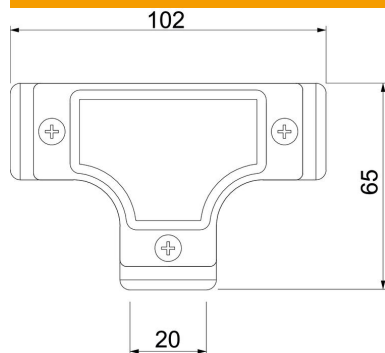

## Control T piece with thread

Item number: 2047605

Die-cast aluminium T piece, with internal thread, for mounting in pipe sections as a junction.

Removable cover for easier cable routing and later checking.

### Master data

Item number	2047605
Type	SKTM20W ALU
Description 1	Control T piece
Description 2	with thread
Manufacturer	OBO
Dimension	M20x1,5
Material	Cast aluminium
Smallest sales unit	5
Unit of quantity	Piece
Weight	13.5 kg
Weight unit	kg/100 pc.

### Dimensions

Length	102 mm
Dimension D	65 mm
Dimension L	102 mm
Dimension m (mm)	M20x1,5

### Technical data

Version for	Thread
Thread	M20x1,5
Size	20
Halogen-free	no
Brushed surface	no
Polished surface	no