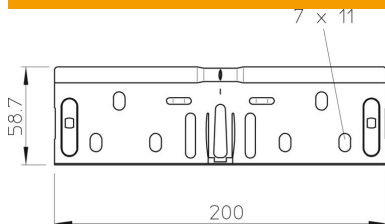

## Straight connector set FS

Item number: 6068219

Quick connector set for straight, screwless connections of cable trays and fittings with a side height of 60 mm.  
The continuous earthing connection is guaranteed without a screw connection.

### Master data

Item number	6068219
Type	RV 660 FS
Description 1	Straight connector set
Description 2	for cable tray
Manufacturer	OBO
Dimension	60x600
Material	Steel
Surface	Strip galvanized
Surface standard	DIN EN 10346
Smallest sales unit	10
Unit of quantity	Piece
Weight	39.2 kg
Weight unit	kg/100 pc.

### Dimensions

Dimension	200 x 58,7
Length	200 mm
Width	600 mm
Width	24 in
Height	60 mm
Height	2 in
Plate thickness	0.75 mm