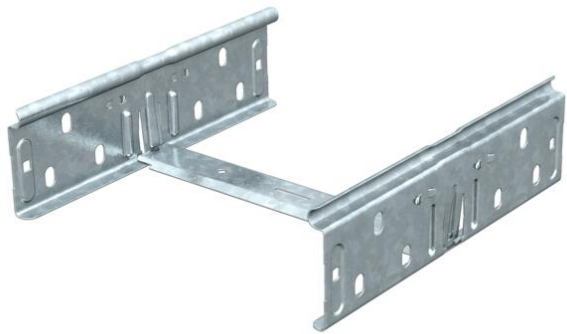

## Straight connector set FS

Item number: 6068219

Quick connector set for straight, screwless connections of cable trays and fittings with a side height of 60 mm.  
The continuous earthing connection is guaranteed without a screw connection.

**St** Steel

**FS** Strip galvanized

### Master data

Item number	6068219
Type	RV 660 FS
Description 1	Straight connector set
Description 2	for cable tray
Manufacturer	OBO
Dimension	60x600
Material	Steel
Surface	Strip galvanized
Surface standard	DIN EN 10346
Smallest sales unit	10
Unit of quantity	Piece
Weight	39.2 kg
Weight unit	kg/100 pc.

### Dimensions

Dimension	200 x 58,7
Length	200 mm
Width	600 mm
Width	24 in
Height	60 mm
Height	2 in
Plate thickness	0.75 mm