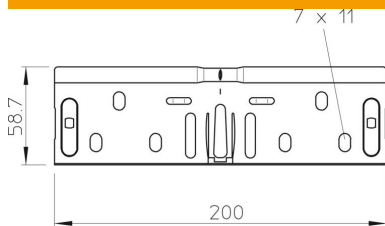

Technical data sheet

Straight connector set FS

Item number: 6068154

Quick connector set for straight, screwless connections of cable trays and fittings with a side height of 60 mm.
The continuous earthing connection is guaranteed without a screw connection.

St Steel

FS Strip galvanized

Master data

Item number	6068154
Type	RV 610 FS
Description 1	Straight connector set
Description 2	for cable tray
Manufacturer	OBO
Dimension	60x100
Material	Steel
Surface	Strip galvanized
Surface standard	DIN EN 10346
Smallest sales unit	10
Unit of quantity	Piece
Weight	19.4 kg
Weight unit	kg/100 pc.

Dimensions

Dimension	200 x 58,7
Length	200 mm
Width	100 mm
Width	4 in
Height	60 mm
Height	2 in
Plate thickness	0.75 mm

Technical data sheet

Straight connector set FS

Item number: 6068154

Technical data

Version for	Straight connector
Maintain electrical functions	yes
Suitable for mesh cable tray	no
Suitable for cable ladder	no
Suitable for cable tray	yes
Suitable for cable tray system height	60 mm
Adjustable connector, horizontal	no
Articulated connector, vertical	no
Rustproof steel, pickled	no
Connection type	Screwless connector