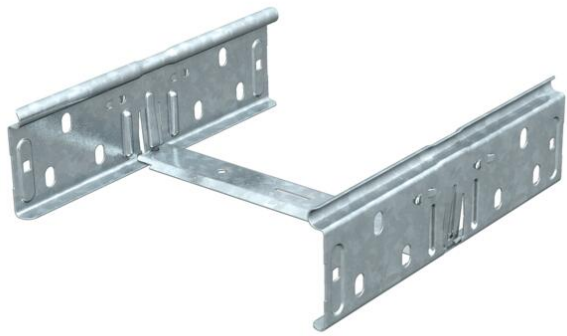

Technical data sheet

Straight connector set FS

Item number: 6068154

Quick connector set for straight, screwless connections of cable trays and fittings with a side height of 60 mm.
The continuous earthing connection is guaranteed without a screw connection.

St Steel

FS Strip galvanized

Master data

Item number	6068154
Type	RV 610 FS
Description 1	Straight connector set
Description 2	for cable tray
Manufacturer	OBO
Dimension	60x100
Material	Steel
Surface	Strip galvanized
Surface standard	DIN EN 10346
Smallest sales unit	10
Unit of quantity	Piece
Weight	19.4 kg
Weight unit	kg/100 pc.

Dimensions

Dimension	200 x 58,7
Length	200 mm
Width	100 mm
Width	4 in
Height	60 mm
Height	2 in
Plate thickness	0.75 mm

Technical data sheet

Straight connector set FS

Item number: 6068154

Technical data

Version for	Straight connector
Maintain electrical functions	yes
Suitable for mesh cable tray	no
Suitable for cable ladder	no
Suitable for cable tray	yes
Suitable for cable tray system height	60 mm
Adjustable connector, horizontal	no
Articulated connector, vertical	no
Rustproof steel, pickled	no
Connection type	Screwless connector