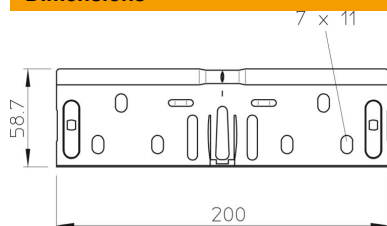

Technical data sheet

Straight connector set FS

Item number: 6068150

Quick connector set for straight, screwless connections of cable trays and fittings with a side height of 60 mm.
The continuous earthing connection is guaranteed without a screw connection.

St Steel

FS Strip galvanized

Master data

Item number	6068150
Type	RV 607 FS
Description 1	Straight connector set
Description 2	for cable tray
Manufacturer	OBO
Dimension	60x75
Material	Steel
Surface	Strip galvanized
Surface standard	DIN EN 10346
Smallest sales unit	10
Unit of quantity	Piece
Weight	18.8 kg
Weight unit	kg/100 pc.

Dimensions

Dimension	200 x 58,7
Length	200 mm
Width	75 mm
Width	3 in
Height	60 mm
Height	2 in
Plate thickness	0.75 mm

Technical data sheet

Straight connector set FS

Item number: 6068150

Technical data

Version for	Straight connector
Maintain electrical functions	no
Suitable for mesh cable tray	no
Suitable for cable ladder	no
Suitable for cable tray	yes
Suitable for cable tray system height	60 mm
Adjustable connector, horizontal	no
Articulated connector, vertical	no
Rustproof steel, pickled	no
Connection type	Screwless connector