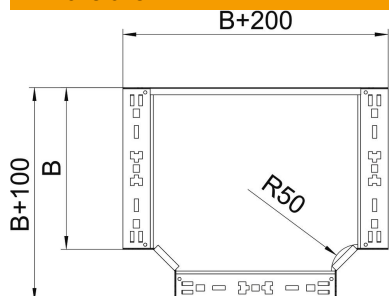

### Master data

Item number	6041670
Type	RTM 860 FS
Description 1	T-branch piece
Description 2	with quick connector
Manufacturer	OBO
Dimension	85x600
Material	Steel
Surface	Strip galvanized
Surface standard	DIN EN 10346
Smallest sales unit	1
Unit of quantity	Piece
Weight	632.4 kg
Weight unit	kg/100 pc.

### Dimensions

Width	600 mm
Height	85 mm
Plate thickness	1.25 mm
Dimension B	600 mm