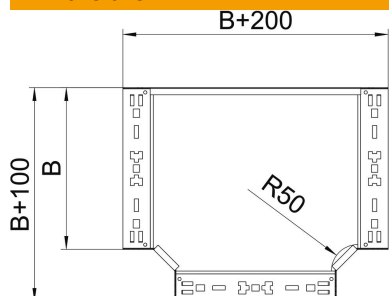

Technical data sheet

Magic tee 85 FS

Item number: 6041664

Tee with quick connector system. For all cable tray types of 85 mm side height.

St Steel

FS Strip galvanized

Master data

Item number	6041664
Type	RTM 830 FS
Description 1	T-branch piece
Description 2	with quick connector
Manufacturer	OBO
Dimension	85x300
Material	Steel
Surface	Strip galvanized
Surface standard	DIN EN 10346
Smallest sales unit	1
Unit of quantity	Piece
Weight	255.8 kg
Weight unit	kg/100 pc.

Technical data sheet

Magic tee 85 FS

Item number: 6041664

Dimensions

Width	300 mm
Height	85 mm
Plate thickness	1.25 mm
Dimension B	300 mm

Technical data

Bend (angle)	90°
Connector version	Integrated connector
Maintain electrical functions	no
NATO hole pattern	no
Change of direction	Horizontal
Rustproof steel, pickled	no
Wide-span version	no
Type of connector, cable support system	Screwed
Rail thickness	1.25 mm