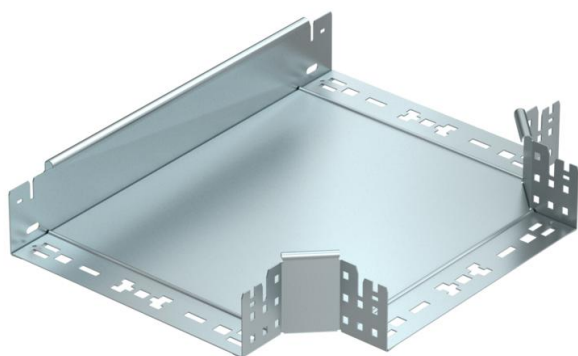

Technical data sheet

Magic tee 85 FS

Item number: 6041664

Tee with quick connector system. For all cable tray types of 85 mm side height.

St Steel

FS Strip galvanized

Master data

Item number	6041664
Type	RTM 830 FS
Description 1	T-branch piece
Description 2	with quick connector
Manufacturer	OBO
Dimension	85x300
Material	Steel
Surface	Strip galvanized
Surface standard	DIN EN 10346
Smallest sales unit	1
Unit of quantity	Piece
Weight	255.8 kg
Weight unit	kg/100 pc.

Technical data sheet

Magic tee 85 FS

Item number: 6041664

Dimensions

Width	300 mm
Height	85 mm
Plate thickness	1.25 mm
Dimension B	300 mm

Technical data

Bend (angle)	90°
Connector version	Integrated connector
Maintain electrical functions	no
NATO hole pattern	no
Change of direction	Horizontal
Rustproof steel, pickled	no
Wide-span version	no
Type of connector, cable support system	Screwed
Rail thickness	1.25 mm