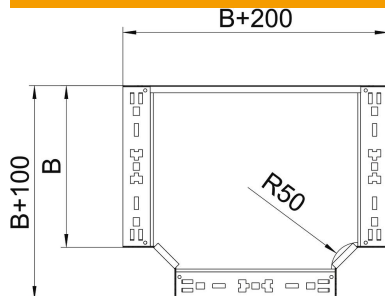

Technical data sheet

Magic tee 60FS

Item number: 6041324

Tee branch piece with quick connector system. For all cable tray types of 60 mm side height.

St Steel

FS Strip galvanized

Master data

Item number	6041324
Description 1	T-branch piece
Description 2	with quick connector
Manufacturer	OBO
Dimension	60x200
Material	Steel
Surface	Strip galvanized
Surface standard	DIN EN 10346
Smallest sales unit	1
Unit of quantity	Piece
Weight	150.6 kg
Weight unit	kg/100 pc.

Technical data sheet

Magic tee 60FS

Item number: 6041324

Dimensions

Width	200 mm
Width	8 in
Height	60 mm
Plate thickness	1.25 mm
Dimension B	200 mm

Technical data

Bend (angle)	90°
Connector version	Integrated connector
Maintain electrical functions	yes
NATO hole pattern	no
Change of direction	Horizontal
Rustproof steel, pickled	no
Wide-span version	no
Type of connector, cable support system	Screwed
Rail thickness	1.25 mm