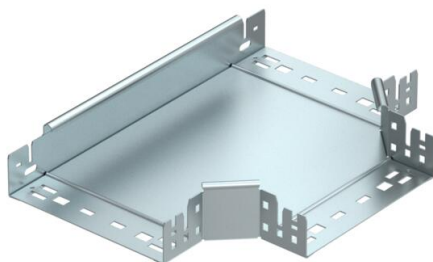

Technical data sheet

Magic tee 60FS

Item number: 6041324

Tee branch piece with quick connector system. For all cable tray types of 60 mm side height.

St Steel

FS Strip galvanized

Master data

Item number	6041324
Description 1	T-branch piece
Description 2	with quick connector
Manufacturer	OBO
Dimension	60x200
Material	Steel
Surface	Strip galvanized
Surface standard	DIN EN 10346
Smallest sales unit	1
Unit of quantity	Piece
Weight	150.6 kg
Weight unit	kg/100 pc.

Technical data sheet

Magic tee 60FS

Item number: 6041324

Dimensions

Width	200 mm
Width	8 in
Height	60 mm
Plate thickness	1.25 mm
Dimension B	200 mm

Technical data

Bend (angle)	90°
Connector version	Integrated connector
Maintain electrical functions	yes
NATO hole pattern	no
Change of direction	Horizontal
Rustproof steel, pickled	no
Wide-span version	no
Type of connector, cable support system	Screwed
Rail thickness	1.25 mm