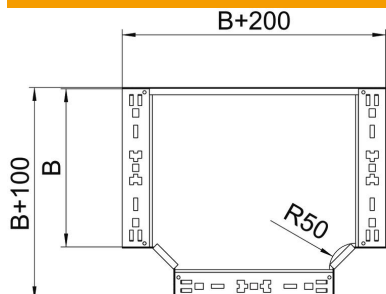

### Master data

Item number	6042022
Type	RTM 160 FS
Description 1	T-branch piece
Description 2	with quick connector
Manufacturer	OBO
Dimension	110x600
Material	Steel
Surface	Strip galvanized
Surface standard	DIN EN 10346
Smallest sales unit	1
Unit of quantity	Piece
Weight	659.5 kg
Weight unit	kg/100 pc.

### Dimensions

Width	600 mm
Height	110 mm
Plate thickness	1.25 mm
Dimension B	600 mm