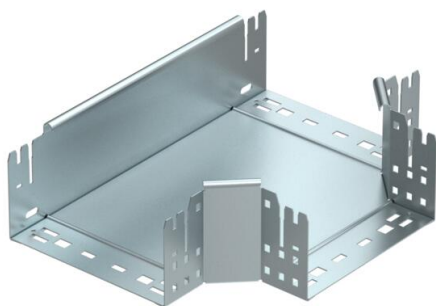

Technical data sheet

Magic tee 110 FS

Item number: 6042012

Tee with quick connector system. For all cable tray types of 110 mm side height.

St Steel

FS Strip galvanized

Master data

| | |
|---------------------|----------------------|
| Item number | 6042012 |
| Type | RTM 120 FS |
| Description 1 | T-branch piece |
| Description 2 | with quick connector |
| Manufacturer | OBO |
| Dimension | 110x200 |
| Material | Steel |
| Surface | Strip galvanized |
| Surface standard | DIN EN 10346 |
| Smallest sales unit | 1 |
| Unit of quantity | Piece |
| Weight | 185.5 kg |
| Weight unit | kg/100 pc. |

Technical data sheet

Magic tee 110 FS

Item number: 6042012

Dimensions

| | |
|-----------------|---------|
| Width | 200 mm |
| Height | 110 mm |
| Plate thickness | 1.25 mm |
| Dimension B | 200 mm |

Technical data

| | |
|---|----------------------|
| Bend (angle) | 90° |
| Connector version | Integrated connector |
| Maintain electrical functions | no |
| NATO hole pattern | no |
| Change of direction | Horizontal |
| Rustproof steel, pickled | no |
| Wide-span version | no |
| Type of connector, cable support system | Screwed |
| Rail thickness | 1.25 mm |