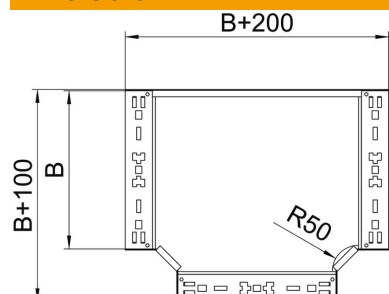

Technical data sheet

Magic tee 110 FS

Item number: 6042012

Tee with quick connector system. For all cable tray types of 110 mm side height.

St Steel

FS Strip galvanized

Master data

| | |
|---------------------|----------------------|
| Item number | 6042012 |
| Type | RTM 120 FS |
| Description 1 | T-branch piece |
| Description 2 | with quick connector |
| Manufacturer | OBO |
| Dimension | 110x200 |
| Material | Steel |
| Surface | Strip galvanized |
| Surface standard | DIN EN 10346 |
| Smallest sales unit | 1 |
| Unit of quantity | Piece |
| Weight | 185.5 kg |
| Weight unit | kg/100 pc. |

Technical data sheet

Magic tee 110 FS

Item number: 6042012

Dimensions

| | |
|-----------------|---------|
| Width | 200 mm |
| Height | 110 mm |
| Plate thickness | 1.25 mm |
| Dimension B | 200 mm |

Technical data

| | |
|---|----------------------|
| Bend (angle) | 90° |
| Connector version | Integrated connector |
| Maintain electrical functions | no |
| NATO hole pattern | no |
| Change of direction | Horizontal |
| Rustproof steel, pickled | no |
| Wide-span version | no |
| Type of connector, cable support system | Screwed |
| Rail thickness | 1.25 mm |