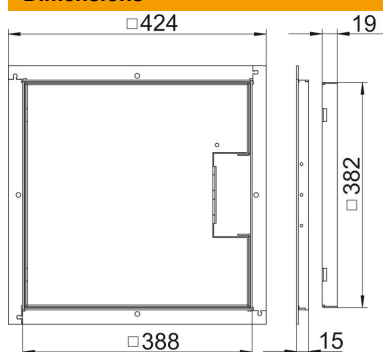

Technical data sheet

Frame cassette for cord outlet, RKS, nominal size 350-3,
stainless steel

Item number: 7406526

Frame cassette for cord outlet, for UZD350-3, for the installation of accessories
in dry or wet-cleaned floors for indoor use.

A2 Stainless steel

Master data

Item number	7406526
Type	RKS V3 15
Description 1	Frame cassette
Description 2	for cord outlet
Manufacturer	OBO
Dimension	383x383x15
Material	Stainless steel
Smallest sales unit	1
Unit of quantity	Piece
Weight	721.5 kg
Weight unit	kg/100 pc.

Dimensions

Dimension A	424 mm
Dimension B	388 mm
Dimension C	382 mm
Dimension h	15 mm

Technical data sheet

Frame cassette for cord outlet, RKS, nominal size 350-3,
stainless steel

Item number: 7406526

Technical data