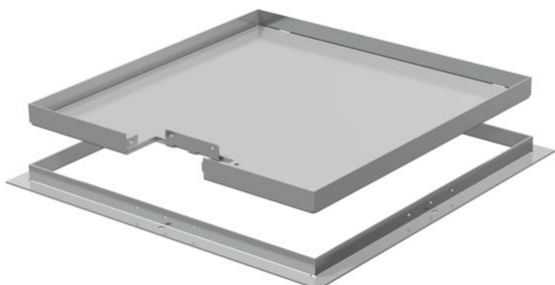

Technical data sheet

Frame cassette for cord outlet, RKS, nominal size 350-3,
stainless steel

Item number: 7406526

Frame cassette for cord outlet, for UZD350-3, for the installation of accessories
in dry or wet-cleaned floors for indoor use.

A2 Stainless steel

Master data

Item number	7406526
Type	RKS V3 15
Description 1	Frame cassette
Description 2	for cord outlet
Manufacturer	OBO
Dimension	383x383x15
Material	Stainless steel
Smallest sales unit	1
Unit of quantity	Piece
Weight	721.5 kg
Weight unit	kg/100 pc.

Dimensions

Dimension A	424 mm
Dimension B	388 mm
Dimension C	382 mm
Dimension h	15 mm

Technical data sheet

Frame cassette for cord outlet, RKS, nominal size 350-3,
stainless steel

Item number: 7406526

Technical data

Number of cable outlets	1
Cable outlet version	Swivellable cord outlet
Floor care	Dry
Suitable for	Underfloor socket structure
Device support to accept mounting boxes	no
Floor covering thickness	13 mm